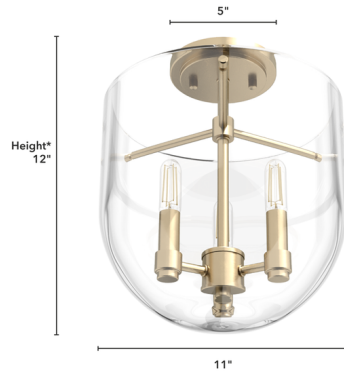

Lightology

lightology.com
866-954-4489
03-22-26

Project: _____

Company: _____

Location: _____ Fixture Type: _____

SPEC #: **HUN1112295**

Approved On: _____ Approved By: _____

Sacha Semi Flush Ceiling Light By Hunter Fan

Description

The Sacha Semi Flush Ceiling Light combines clean lines with a candlestick cluster and cloche-shaped glass shade, offering a modern take on classic elements. Perfect for entryways and living rooms, the Sacha works well with a range of design styles from traditional to contemporary.

Shown in brushed nickel / clear

*Height is ceiling to bottom of fixture

Specifications

COLOR	Clear
BODY FINISH	Brushed Nickel
WATTAGE	180W
DIMMER	Standard 120V
DIMENSIONS	11"W x 12"H
BULB NOT INCLUDED	3 x T6/Candelabra (E12)/60W/120V Incandescent
OTHER BULB OPTIONS	3 x T6/Candelabra (E12)/120V LED