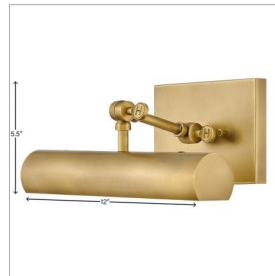

STOKES

43010HB

SMALL ADJUSTABLE ACCENT LIGHT

Stokes embraces traditional elegance at its finest. A delicate geometric backplate serves as the backdrop for a rounded shade in a striking Black, Heritage Brass, or Polished Nickel finish. Slim and streamlined, Stokes makes a dramatic impact while highlighting favorite elements within a space with artful illumination. Can be mounted with or without an included plug-in cord, featuring an in-line on/off switch.

DETAILS	
FINISH:	Heritage Brass
MATERIAL:	Steel
DIMMABLE:	YES - WITH DIMMABLE LAMP (NOT INCLUDED)

DIMENSIONS	
WIDTH:	12"
HEIGHT:	5.5"
WEIGHT:	3.3lb
BACK PLATE:	7"W X 5"H
EXTENSION:	6.8"
TOP TO OUTLET:	2.5"

LIGHT SOURCE	
LIGHT SOURCE:	Socketed
WATTAGE:	1-10w Med. LED, 60w Equiv.
VOLTAGE:	120v

SHIPPING	
CARTON LENGTH:	15
CARTON WIDTH:	12.8
CARTON HEIGHT:	5.5
CARTON WEIGHT:	4.1

PRODUCT DETAILS:

- Dry Rated
- T-style bulbs required (not included)
- Can be hard wired or mounted with included plug-in cord
- Classic, elegant lines and timeless details enhance a traditional space
- Includes a convenient in-line on/off switch
- Cord includes a convenient on/off switch