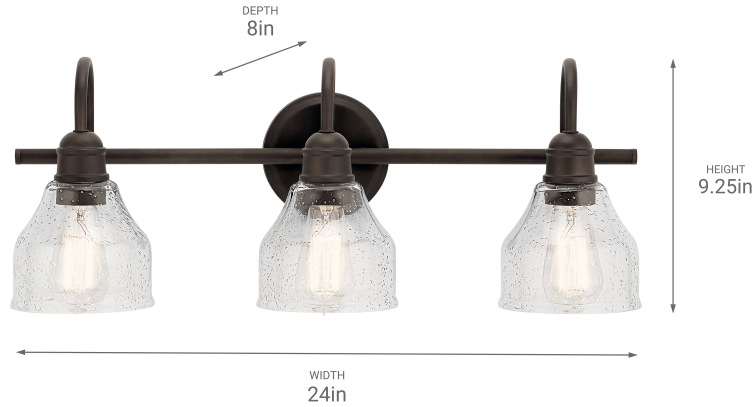

SPECIFICATIONS

Certifications/Qualifications

ADA Compliant	No
Prop65	No
DarkSky Approved	No
Location Rating	Damp
	kichler.com/warranty

Dimensions

Height	9.25"
Width	24"
Height From Center Of Wall Opening (Spec Sheet)	4"
Depth	8"
Weight	5.1 LBS
Canopy Height	5"
Canopy Depth	1"

Electrical

Input Voltage	120 V

Light Source

Light Source	Bulb
Lamp Included	Not Included
# Of Bulbs/LED Modules	3
Max Or Nominal Watt	75 W
Lamp Type	A19
Socket Type	E26 (Medium)
Dimmable	Yes

Mounting/Installation

Interior/Exterior	Interior Product
Mounting Weight	2.4 LBS
Install Glass Up Or Down	Both
Modular	No
Lead Wire Length	6

FIXTURE ATTRIBUTES

Housing/Glass

Primary Material	Steel
Shade Included	No
Shade Dimensions	5.50 DIA X 5.00

Product/Ordering Information

SKU	45973OZ
Finish	Olde Bronze
UPC	783927551922

Finishes

- Black
- Brushed Nickel
- Natural Brass
- Olde Bronze