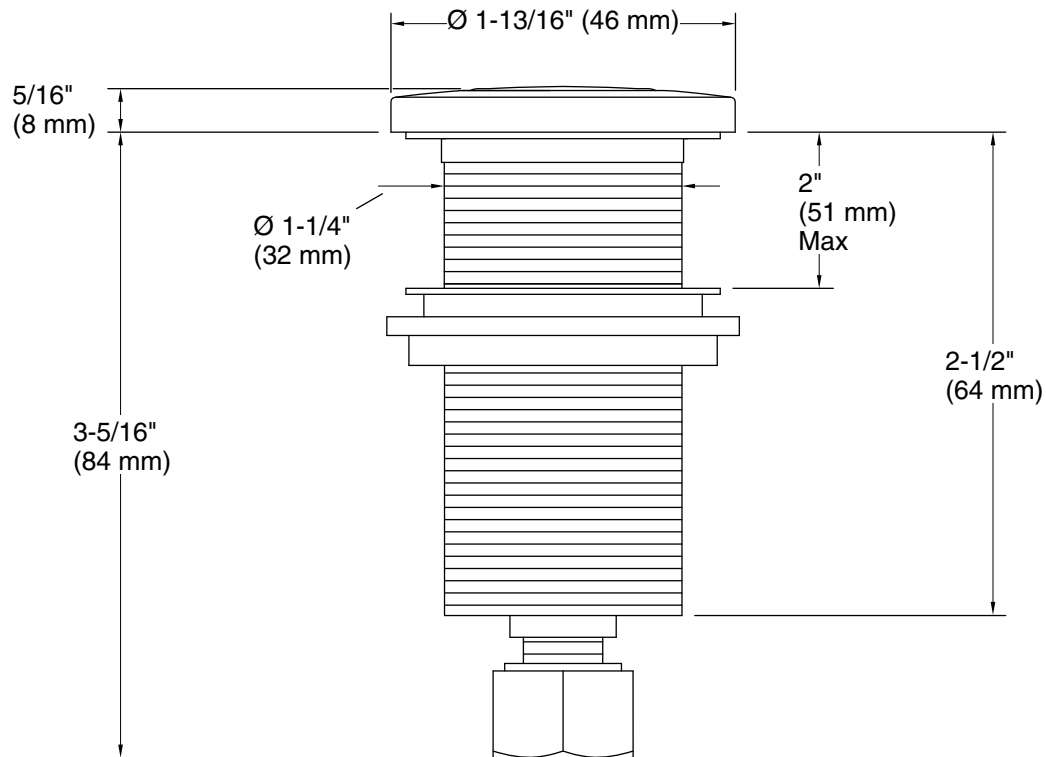

Features

- Air switch easily mounts to your sink or countertop
- Provides a decorative alternative to conventional wall-mount toggle switch
- Coordinates with contemporary-style faucets
- Includes button and 6' (1829 mm) air line

Technical Information

All product dimensions are nominal.

Material: Brass/Plastic