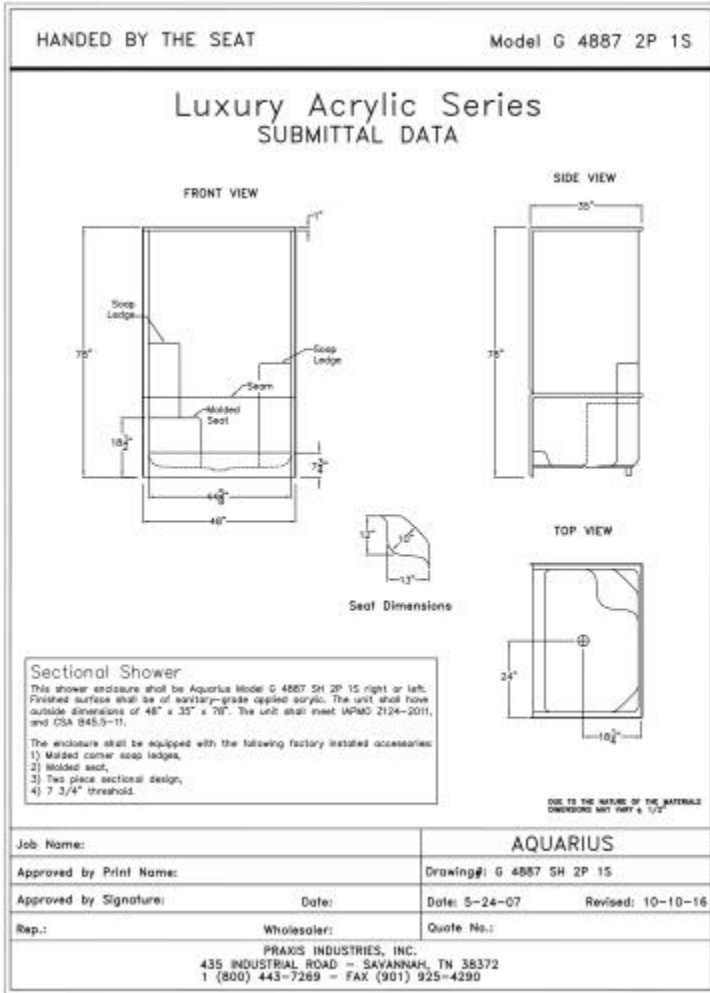

## Standard Features:

- 2 Piece Sectional Shower With 1 Molded Seat And Soap Dishes. AcrylX™ Applied Acrylic
- Smooth Wall
- One Seat

# G 4887 SH 2P 1S 48 x 36 AcrylX Alcove Two-Piece Shower

**Model number:**

G4887SH2P1SL-WHT

**Dimensions:** 48" x 35.5" x 77.5"

**Installation:** Alcove

**Material:** AcrylX™/CenturyStone

## Dimensions

48 x 35 1/2 x 77 1/2 In.  
(1219 x 902 x 1969 mm)

## Weight

135 lbs - 61 kg