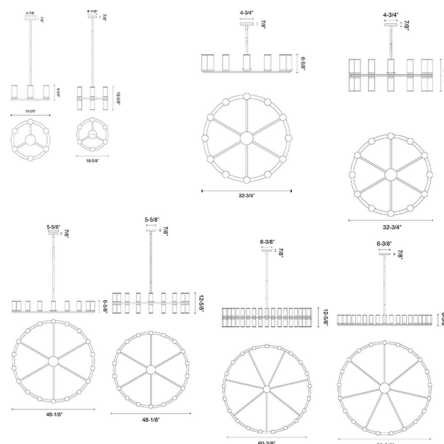

### Description

The Revolve Chandelier evokes the elegance of antique candle holders. Clear glass tubes are accented with metal rings and finished in Urban Bronze, Polished Nickel, or Natural Brass. Available in single and double light options four sizes with 6/12 lights, 12/24 lights, 18/36 lights, and 21/42 lights. Canopy: 4.8 inch diameter. UL listed. Note: 24 inch size not available in double or single option with Natural Brass or Urban Bronze finishes.

### Specifications

COLOR	Clear
BODY FINISH	Natural Brass
WATTAGE	120W
DIMMER	Standard 120V
DIMENSIONS	32.8"W x 12.6"H
BULB NOT INCLUDED	24 x B11/Candelabra (E12)/5W/120V LED
OTHER BULB OPTIONS	24 x B10/Candelabra (E12)/120V LED 24 x B10/Candelabra (E12)/60W/120V Incandescent
COUNTRY OF ORIGIN	China