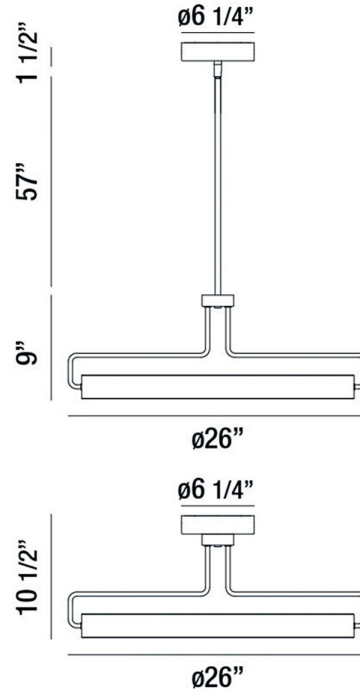

EUROfase

Pemberton, Pendant , 26", Satin Nickel

Item No.
37082-025

JOB NAME:

DATE:

TYPE:

COMMENTS:

LIGHT INFORMATION

Light Type Integrated LED

Bulb Socket N/A

Bulb Shape N/A

Bulb Included Yes

CRI 90

Delivered Lumens 1150

Colour Temperature (Kelvin) 3000K

Average Hours LED (L70) 20000

Number of Lights 1

Light Direction Ambient

Dimming Method Triac/Elv

Output Voltage 36

Current Type DC

LIGHT INFORMATION (CONT'D.)

Light Wattage 32

Total Wattage 32

DIMENSIONS & WEIGHT

Product Width (In)

Product Height (In) 9

Product Ext (In)

Product Diameter (In) 26

Product Weight (Lbs) 7.21

Product Length (In)

INSTALLATION