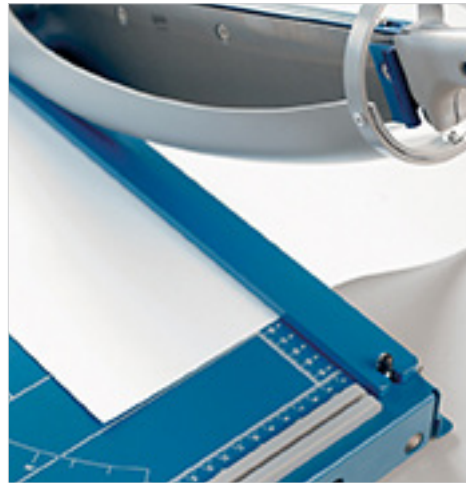

Dahle 561

Premium Guillotine

The Dahle 561 Premium Guillotine paper cutter is one of the safest, most capable trimmers ever developed. It features a revolutionary rotating safety guard to protect fingers, a self-sharpening system for a perfectly honed blade, and an automatic clamp to hold your work securely. This German engineered paper trimmer is ultra-precise and is ideal for paper, cardstock, and matboard.

Features | Benefits

- Self-sharpening cutting system maintains a perfectly honed blade
- Rotating protective guard keeps fingers safe and prevents injury
- German steel blade is machine ground to the ideal trimming edge
- Blade will safely hold any angle and won't fall unexpectedly
- German engineered for precision and accuracy
- Sturdy metal base provides a solid foundation that won't warp or crack
- Screened inch, metric, and angled guides for easy alignment
- Automatic clamp holds work securely and prevents paper shift
- Non-skid rubber feet hold the trimmer in place

Self-sharpening system maintains a perfectly honed blade.

Rotating protective guard keeps fingers safe and prevents injury.

Cut Length

Sheet Capacity

Self Sharpening

Automatic Paper Clamp

Alignment Guide

Metal Base

German Engineered

With a self-sharpening blade and a sturdy metal base, this precision cutter is ideal for trimming paper, photos, cardstock, and matboard.

Easily align work with screened guide lines and an adjustable backstop.