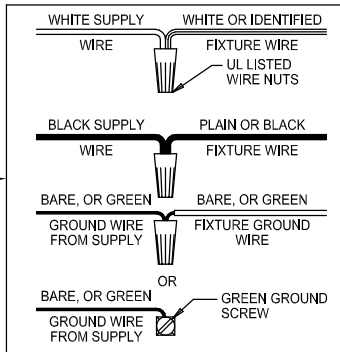

Assembly & Installation Instructions

CAUTION: Read instructions carefully and turn electricity off at main circuit breaker panel before beginning installation.

2001, 2003

WARNING - If any Special Control Devices are used with this Fixture, Follow the Instructions Carefully to assure full compliance with N.E.C. requirements. If there are any questions, contact a Qualified Electrical Contractor.

CAUTION - All glass is fragile, use care when handling Glass component(s) and or Lamp(s).

ASSEMBLY STEPS:

PASOS PARA ENSAMBLAR:

MODE D'ASSEMBLAGE:

1. D, E → A
2. B, A → C
3. F → G
4. P → D
5. H, J → D
6. L, M → K
7. N → K