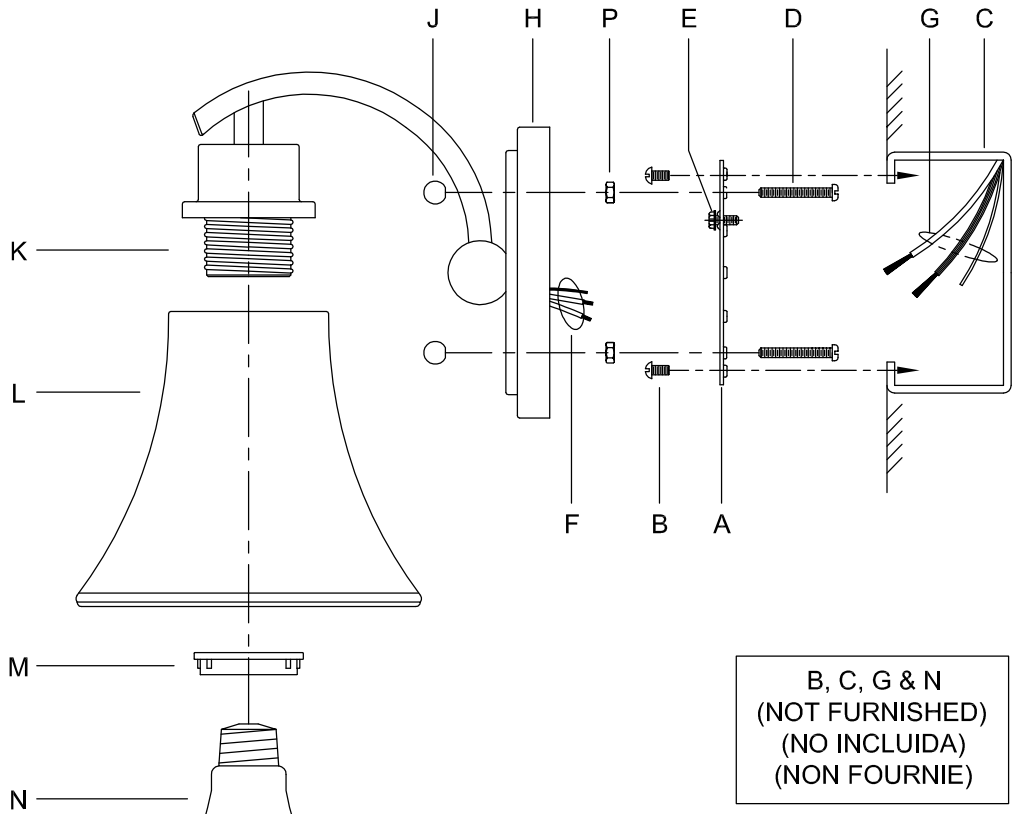

Assembly & Installation Instructions

CAUTION: Read instructions carefully and turn electricity off at main circuit breaker panel before beginning installation.

2001, 2003

WARNING - If any Special Control Devices are used with this Fixture, Follow the Instructions Carefully to assure full compliance with N.E.C. requirements. If there are any questions, contact a Qualified Electrical Contractor.

CAUTION - All glass is fragile, use care when handling Glass component(s) and or Lamp(s).

ASSEMBLY STEPS:

PASOS PARA ENSAMBLAR:

MODE D'ASSEMBLAGE:

1. D, E → A
2. B, A → C
3. F → G
4. P → D
5. H, J → D
6. L, M → K
7. N → K