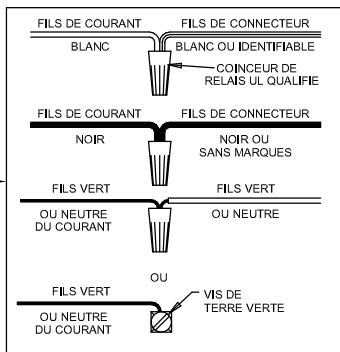

Assembly & Installation Instructions

CAUTION: Read instructions carefully and turn electricity off at main circuit breaker panel before beginning installation.

2001, 2003

WARNING - If any Special Control Devices are used with this Fixture, Follow the Instructions Carefully to assure full compliance with N.E.C. requirements. If there are any questions, contact a Qualified Electrical Contractor.

CAUTION - All glass is fragile, use care when handling Glass component(s) and or Lamp(s).

ASSEMBLY STEPS:

PASOS PARA ENSAMBLAR:

MODE D'ASSEMBLAGE:

1. D, E → A
2. B, A → C
3. F → G
4. P → D
5. H, J → D
6. L, M → K
7. N → K