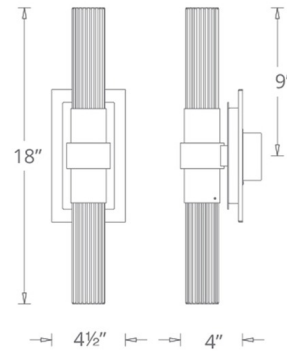

By Modern Forms

Description

The Ceres Wall Light adds a touch of understated luxury to modern decor. Available in Aged Brass with V-cut seeded crystal column diffusers.

Specifications

COLOR Crystal
BODY FINISH Aged Brass
WATTAGE 15W
DIMMER Low Voltage Electronic
DIMENSIONS 4.5"W x 18"H x 4"D
INTEGRATED LED MODULE 1 x LED/15W/120-277V LED
COUNTRY OF ORIGIN China

Technical Information

LAMP LIFE 50000 hours
COLOR RENDERING 90 CRI
LAMP COLOR 3500K
LUMENS/WATT 70.27
LUMINOUS FLUX 1054 lumens

Shown in aged brass / crystal

WS-18818

CLICK TO VIEW PRODUCT

Notes: