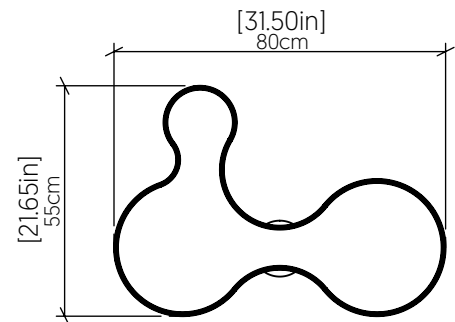

Specifier: _____ Date: _____

Project name: _____

Project location: _____

1216LED (LED)

Name: KS Accord Pendant 1216 LED
 Collection: Organic
 Application: Pendant
 Construction: Natural Wood Venner, MDF and Acrylic

Fixture Image

Specifications

Light Source:	Integrated LED Module
Driver Location:	Dimmer Dependent
Color Temperature:	3000K, 3500K or 4000K
Dimming Option:	0-10V OR ELV/TRIAC
CRI:	90
Delivered Lumens:	3850 lm
Total Power:	56 W
Input Voltage:	120V - 277V
Input Frequency:	60 Hz
Canopy Dimension:	N/A
Height Adjustment Limit:	10'
Weight:	N/A

Technical Drawing

Photometric Graph

Standards