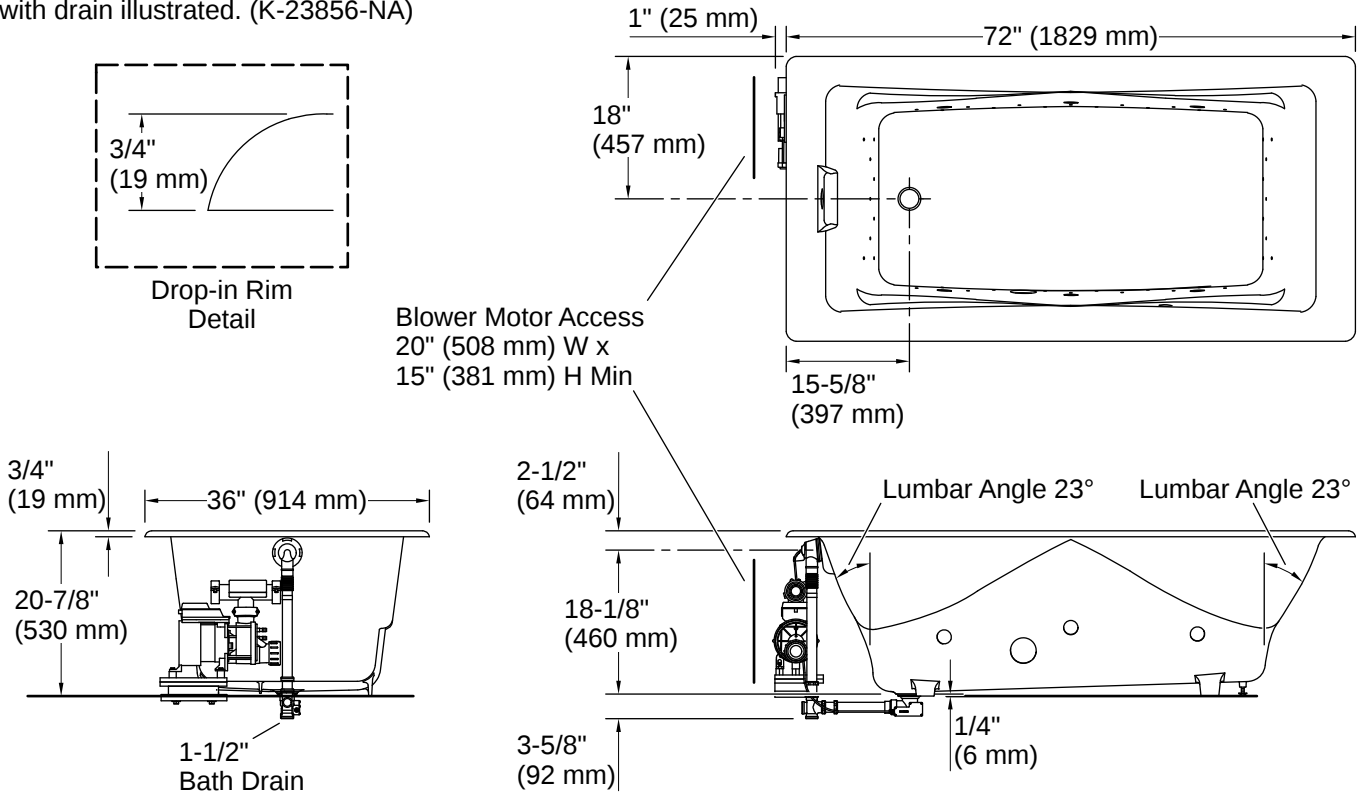

ASME A112.19.1/CSA B45.2
ASME A112.19.7/CSA B45.10
ASTM F462
UL 1795
CSA C22.2 No. 218.2
ADA
ICC/ANSI A117.1
cUL Listed
UL Listed

Technical Information

All product dimensions are nominal.

Drain Location:	Reversible
Drain Hole Diameter:	2-3/16" (56 mm)
Minimum Flat for Door:	2-1/8" (53 mm)
Basin Area, Bottom:	49" x 22" (1245 mm x 559 mm)
Basin Area, Top:	62" x 28" (1575 mm x 711 mm)
Water Depth:	17" (432 mm)
Water Capacity:	89 gal (336.9 L)
Minimum Floor Load:	69 lbs/ft ²
Weight:	455 lbs (206.4 kg)
Cutout:	Drop-in, 70-1/4" x 34-1/2" (1784 mm x 876 mm)

Installation

- Drop-in or undermount
- Reversible drain

Installation Notes

Install this product according to the installation instructions.

Measure your actual product for rough-in details.

The hot water supply should be 70% of the capacity of the bath or greater. Installations will vary.