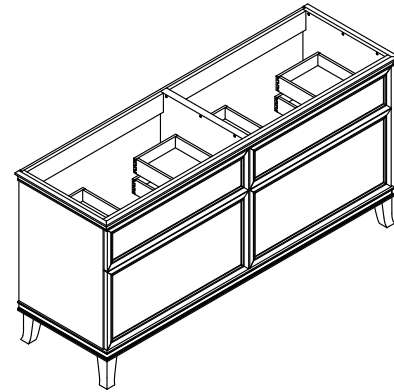

Features

- Featuring durable, beautiful water-based finishes that are better for the environment
- Four solid-wood drawers with dovetail joint construction
- Soft-close undermount drawer slides for smooth opening
- Full-extension 21" (533 mm) deep drawer provides ample storage
- Customize your storage with optional accessories such as electrical outlets, drawer organizers, and containers (sold separately)

Material

- Plywood and moisture-resistant MDF
- The nature of wood grain can cause variations in stain depth. Our expert craftspeople hand-apply the stain to blend these variations

Installation

- Professional installation recommended

Required Products/Accessories

- K-28258 Silestone® 61" quartz vanity top with two rectangular cutouts
- K-28265 Silestone® quartz 61" backsplash
- K-2882 19-3/4" rectangular undermount bathroom sink
- K-33561 11-1/2" cabinet pull

Codes/Standards

EPA TSCA Title VI/CARB P2

KOHLER® One-Year Limited Warranty

See website for detailed warranty information.

Available Colors/Finishes

Color tiles intended for reference only.

Color	Code	Description
	1WA	Linen White
	1WX	Slate Grey
	BWK	Carbon Oak
	WEK	Light Oak