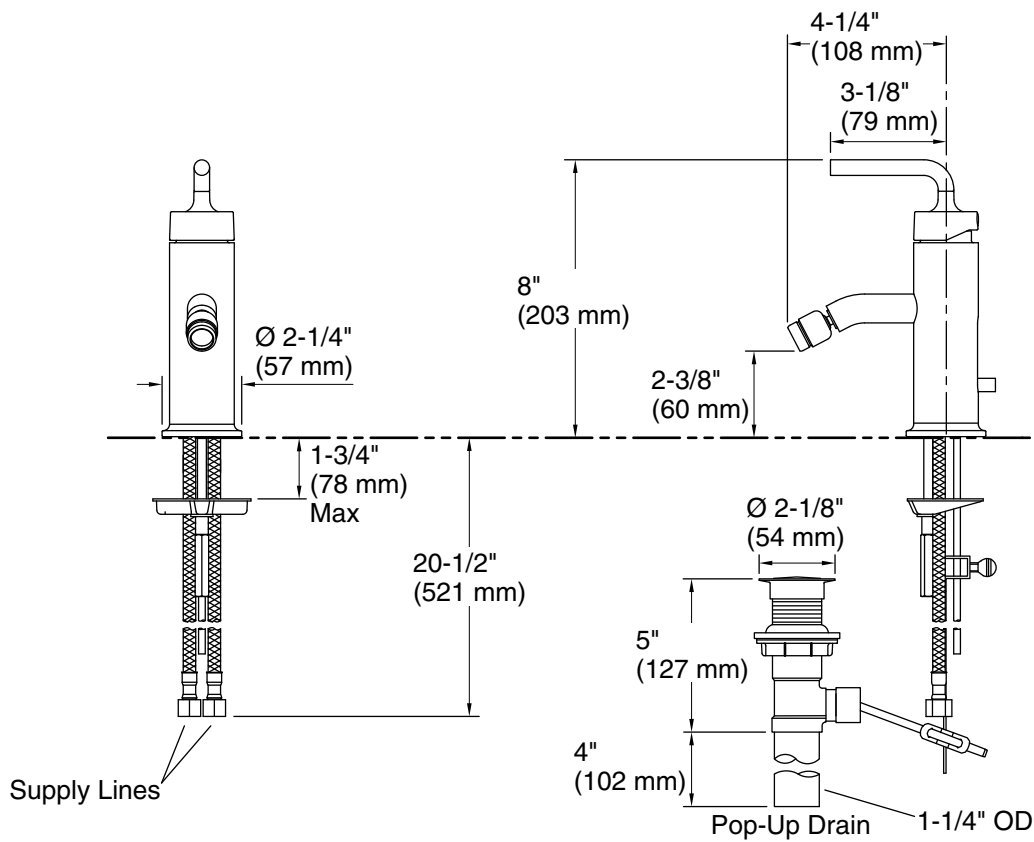

Features

- One-piece, self-contained ceramic disc valve allows for both volume and temperature control
- High-temperature limit setting for added safety
- Available with straight handle
- Pop-up drain with lift rod and tailpiece
- 4-1/4" (108 mm) swivel spray spout

Material

- Brass

Installation

- Flexible connections for easy installation
- Single-hole mounting

Recommended Products/Accessories

K-23726 Drain treatment

Codes/Standards

ASME A112.18.1/CSA B125.1

Technical Information

All product dimensions are nominal.

Drain included: Yes

Spout:

Handshower rated max flow: 2.2 gal/min (8.3 l/min)

Notes

Install this product according to the installation instructions.