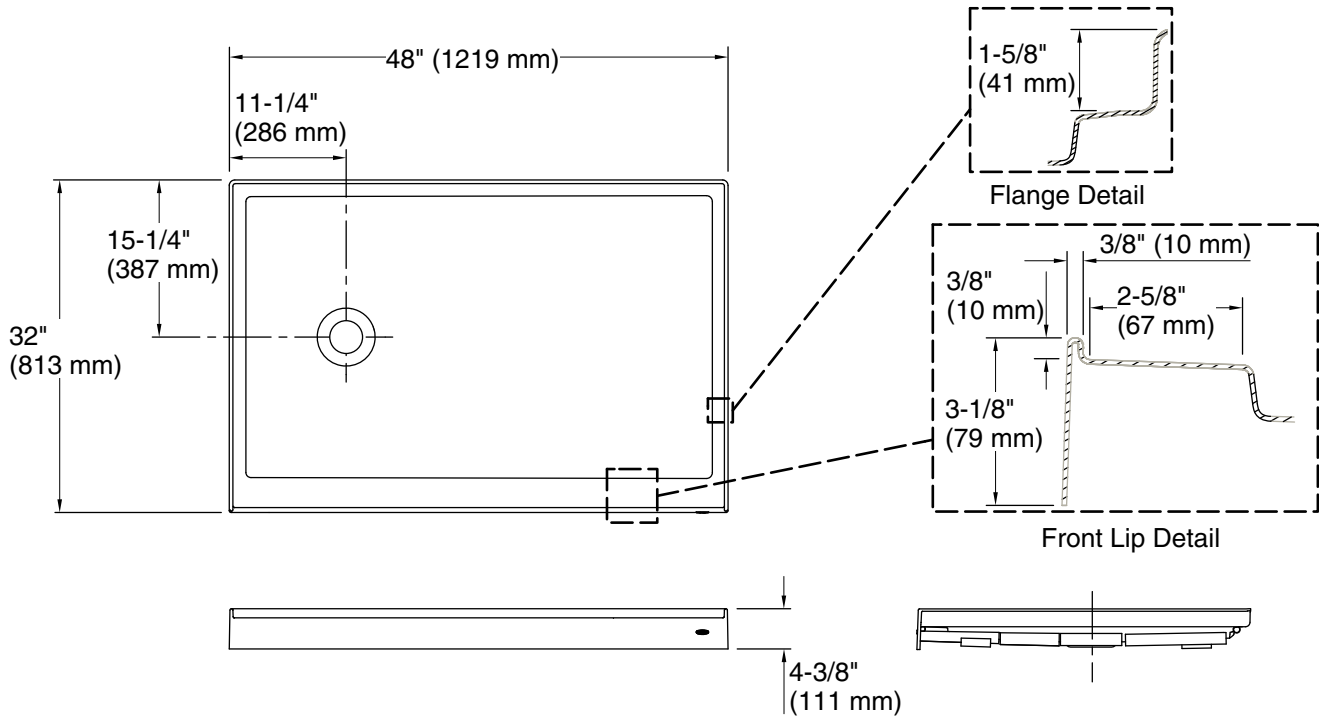

### Technical Information

All product dimensions are nominal.

Drain location: Left  
 Weight: 51 lbs (23.1 kg)  
 Minimum flat for door: 2-5/8" (67 mm)

### Notes

Measure your actual product for rough-in details.  
 Install this product according to the installation instructions.  
 Subfloor must be within 1/2" (13 mm) of level.