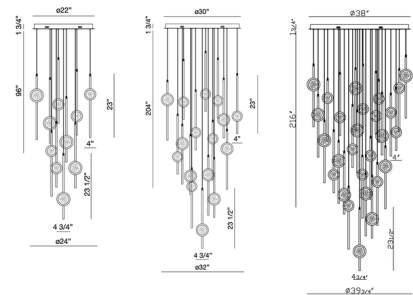

By Eurofase

Description

Clear seeded glass orbs set on dangling metal rods light up the Barletta Chandelier, a dazzling piece that is perfect for illuminating contemporary living rooms and entryways. Dimmable with a TRIAC dimmer. The 39.75 inch chandelier is Title 24 compliant. Note: the 32 inch and 39.75 inch chandeliers require a junction box rated for fixtures weighing over 50 pounds.

Specifications

COLOR Clear Seeded
BODY FINISH Gold / Black
WATTAGE 57W
DIMMER Low Voltage Electronic
DIMENSIONS 24"W x 23.5"H
INTEGRATED LED MODULE 10 x LED/5.7W/120V LED
COUNTRY OF ORIGIN China

Technical Information

COLOR RENDERING 90 CRI
LAMP COLOR 3500K
LUMENS/WATT 403.51
LUMINOUS FLUX 2300 lumens

Shown in gold / black / clear seeded

CLICK TO VIEW PRODUCT

Notes: