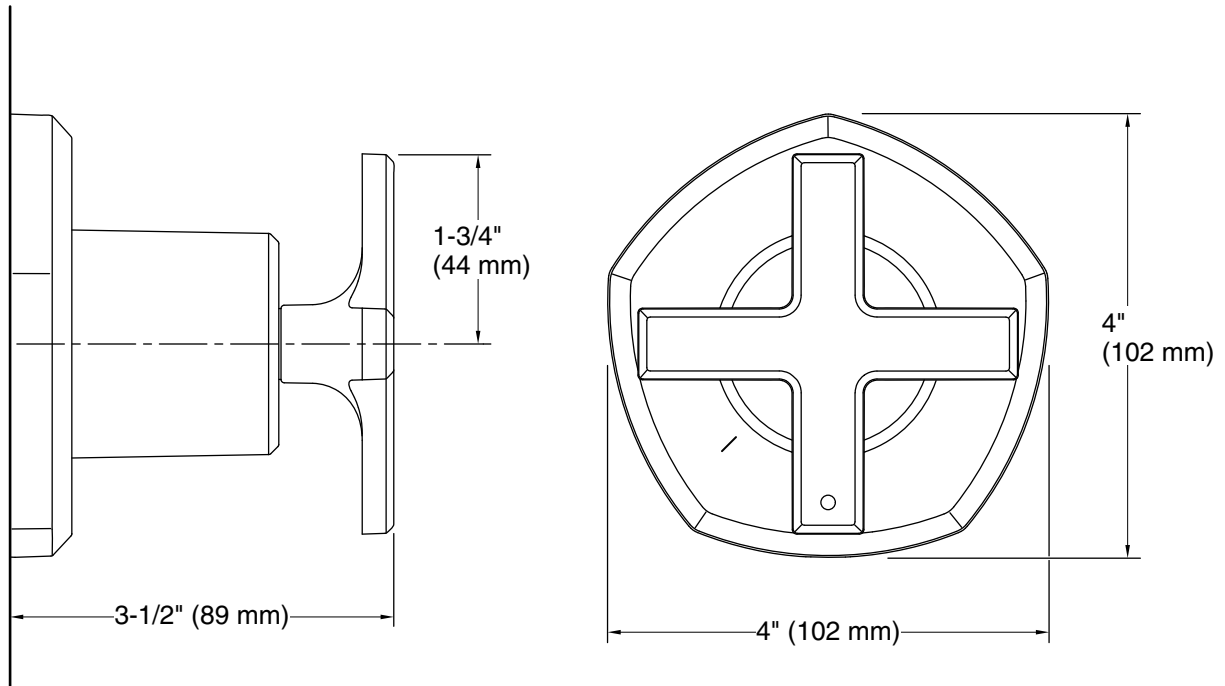

Installation

- Patented K-joint installation technology ensures consistent trim appearance, regardless of variability in valve rough-in
- Wall-mount
- Trim only; requires valve to complete installation (sold separately)

Technical Information

All product dimensions are nominal.

Spout:

Notes

ADA, OBC, CSA B651 compliant when installed to the specific requirements of these regulations.