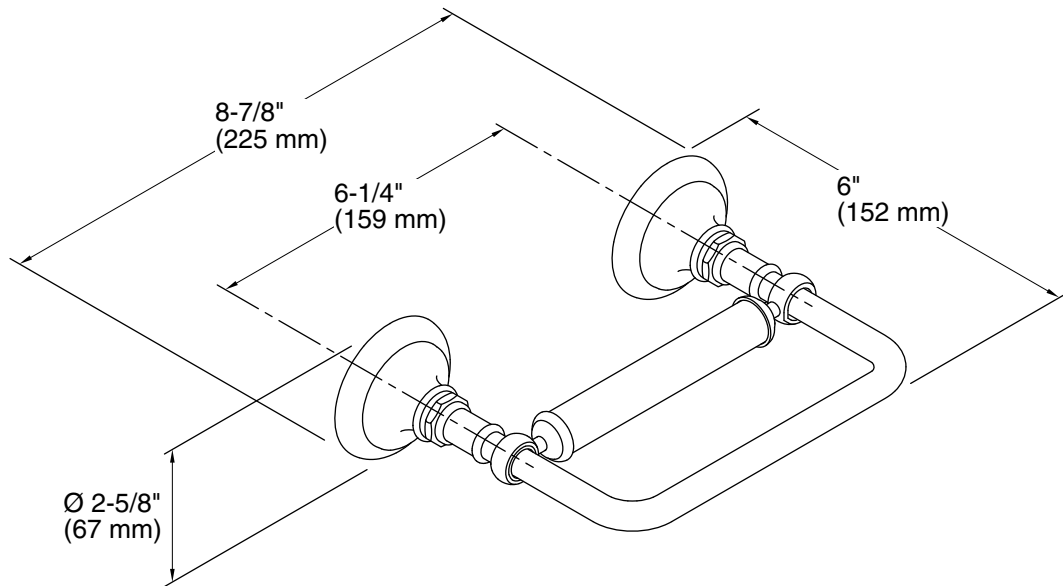

Features

- Pivoting holder makes changing toilet paper quick and simple
- Coordinates with other products in the Artifacts collection
- Includes installation hardware

Material

- Premium metal construction for durability and reliability
- KOHLER finishes resist corrosion and tarnishing

Technical Information

All product dimensions are nominal.

Material: Metal

Notes

Install this product according to the installation guide.

CAUTION: Risk of personal injury. Do not install these products in any area where they are likely to be used inadvertently as a grab bar or support bar. These products are not designed or intended for use as a grab bar or support bar.