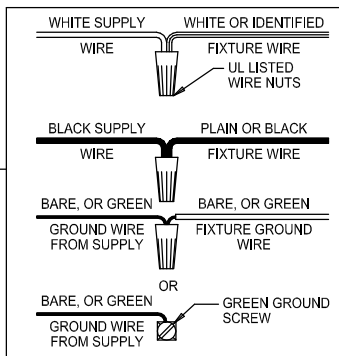

Assembly & Installation Instructions

CAUTION: Read instructions carefully and turn electricity off at main circuit breaker panel before beginning installation.

P5622-XX30K9, P5623-XX30K9

WARNING - If any Special Control Devices are used with this Fixture, Follow the Instructions Carefully to assure full compliance with N.E.C. requirements. If there are any questions, contact a Qualified Electrical Contractor.

CAUTION - All glass is fragile, use care when handling Glass component(s) and or Lamp(s).

ASSEMBLY STEPS:

PASOS PARA ENSAMBLAR:

MODE D'ASSEMBLAGE:

1. D,E → A
2. B,A → C
3. F → G 
4. H,J,K → D

**B, C, & G
(NOT FURNISHED)
(NO INCLUIDA)
(NON FOURNIE)**