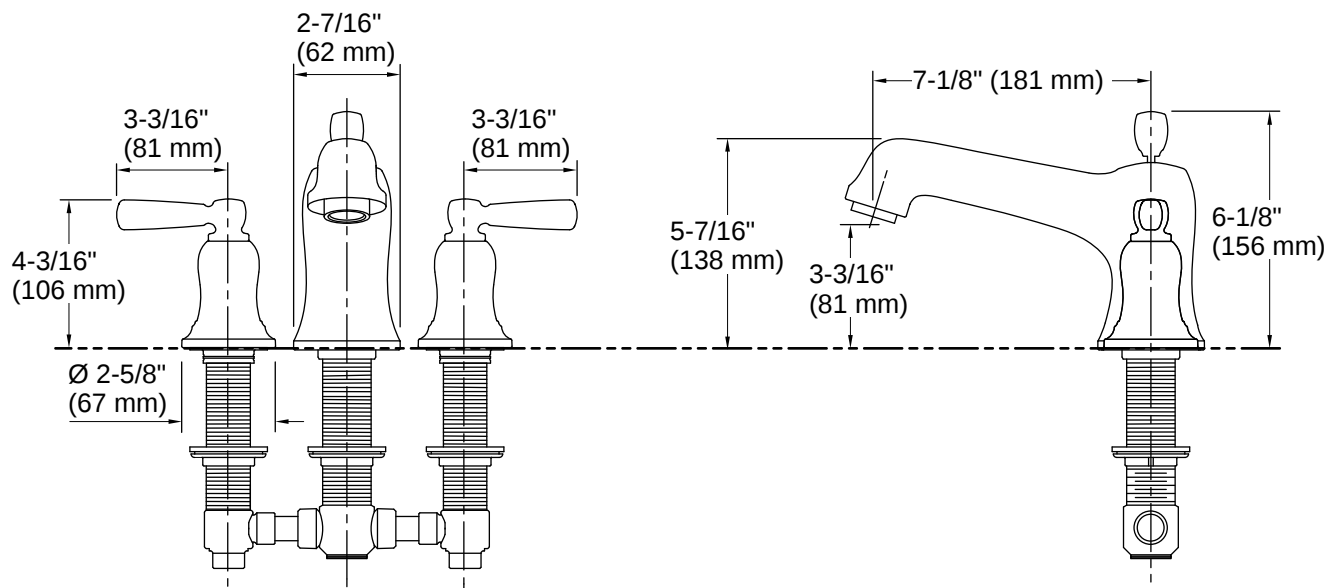

Installation

- Bath- or deck-mount

Installation Notes

Install this product according to the installation instructions.

ADA complaint for faucet handles only.

ADA, CSA B651 compliant when installed to the specific requirements of these regulations.