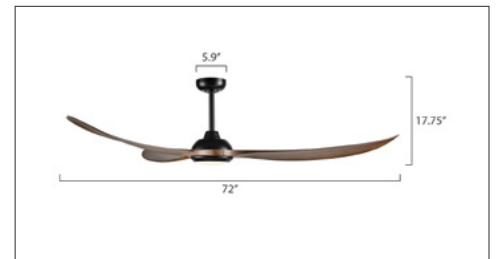

## Ceiling Fan

Catalog #		Type
Project		Date
Prepared By		

- The Wynleaf 3-blade ceiling fan has a 72-inch blade span.
- The 6-speed fan features up to 9135 CFMs of powerful air movement.
- Featuring an integrated 20-watt LED light kit.
- Title 20 compliant.
- Wet rated for outdoor use.
- Wall control operated.
- Limited manufacturer's warranty: 1 year on components and lifetime on fan motor.

72" 3-Blade LED Indoor/Outdoor Ceiling Fan - Matte Black with Dark Koa Finish Blades and Etched Lens

1087WLED-MBK-KOA\_Main.jpg

SPECIFICATIONS				
Finish	Matte Black			
Material	Iron, Aluminum Alloy, Rubber, Acrylonitrile Butadiene Styrene (ABS), Polycarbonate (PC)			
Shade	Finish: Etched	Material: Polystyrene		
	Dimensions: 6.4"L x 6.4"W x 1.3"H			
Power	Source: Hardwired	Voltage: 120V		
	Wire Length: 76"	Low Watts: 2.82	High Watts: 34.91	
Smart	Home Enabled:	Compatible Control: No		
Control Type	Wall Control			
Includes	Motion Sensor: No	Emergency Battery Backup:	Photo Cell: No	Hardware: Yes
Canopy	Dimensions: 2.48"H		Diameter: 5.9"	
Backplate	Dimensions:		Diameter:	
Mounting	Slope: Yes		Reverse Capable:	
Light	Type: LED		Direction: Ambient	Uplight: No
Bulb	Type: Integrated LED		Base: Integrated	
	Count:	Wattage: 20	Total Wattage: 20	
	Color Temperature: 3000,3500,4000K			CRI: 82.6
Lumens	Initial: 2100		Delivered: 2176.6	
Features	Dimmable: Yes		CCT: Yes	
Environment	Wet			
Rated Life Hours	35000			
Warranty	Limited manufacturer's warranty: 1 year on components and lifetime on fan motor.			
General Listings	CEC Compliant, UL Listed, Outdoor Listed, Title 20,			

DIMENSIONS	72"L x 72"W x 17.75"H
WEIGHT	13.75 lbs