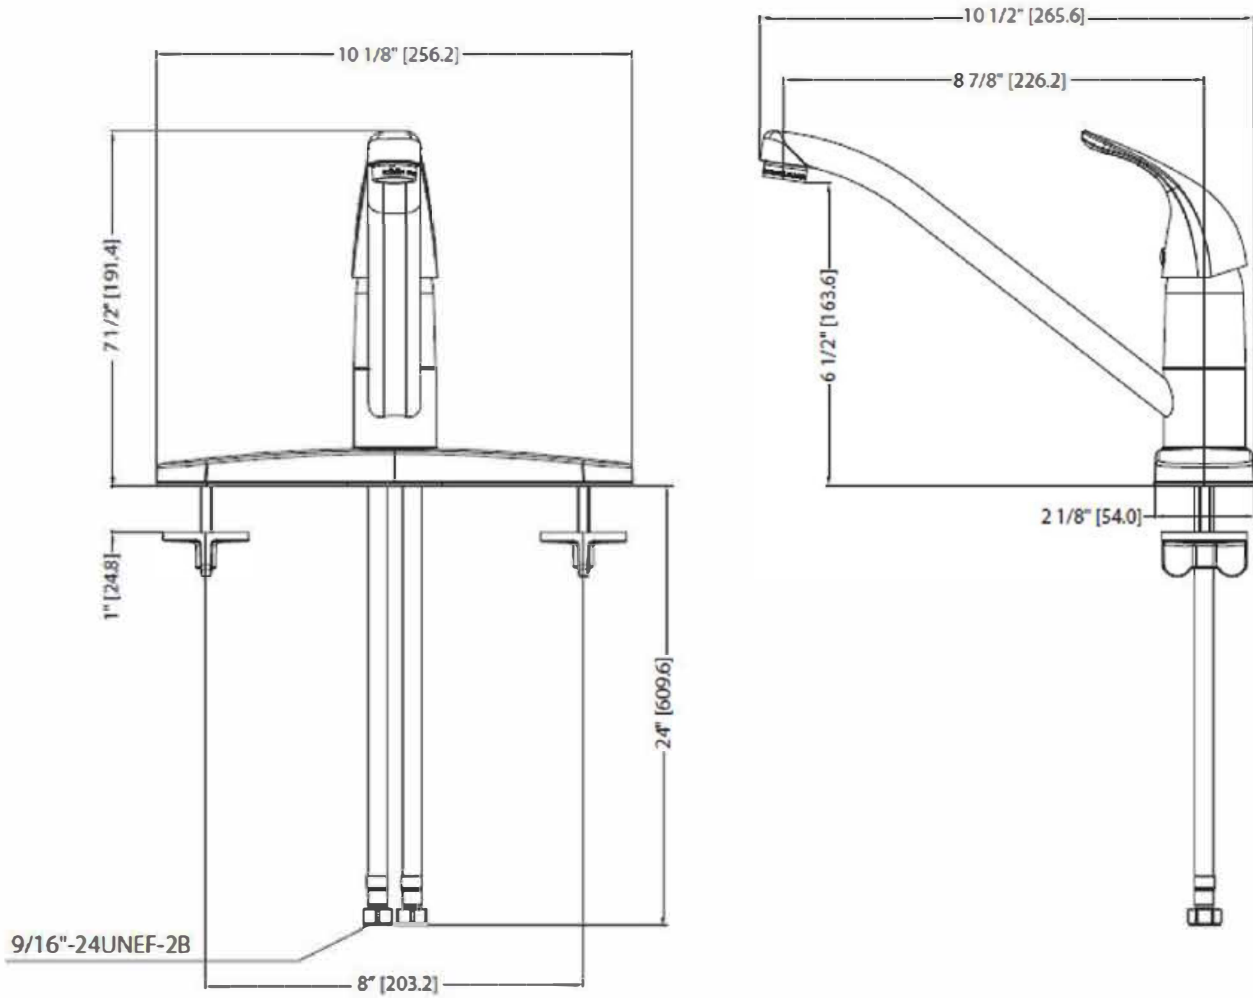

Model(s)_Z7870C-XL

Temp-Gard Single Control Kitchen Faucet

TAG _____

Architectural/Engineering Specification:

Single control kitchen faucet with ceramic disc cartridge, triple chrome plate finish and spray. Zinc die-cast handle and housing, and brazed copper and brass waterway. Connections are 3/8" female compression fittings on 3/8" stainless steel flex hose, 22 5/8" in length. Faucet fits 8" centers. 2.2gpm (8.3 lpm@60psi). Zurn Lead Compliant* "XL" products are a line of durable, high quality brass faucets and fixtures that are designed and manufactured to comply with state laws and local codes that mandate lead content levels. Zurn "XL" products are manufactured with *not more than 0.25% lead content when used with respect to wetted surfaces of pipes and pipe fittings, plumbing fitting and fixtures: California Health & Safety Code § 116875; Vermont 9 VCA § 2470.

[Installation Guide - CF1431.pdf](#)

Architectural/Engineering Approval

Design and dimensional data (inches and [mm]) are subject to manufacturing tolerances and change without notice.

⚠ WARNING: Cancer and Reproductive Harm - www.P65warnings.ca.gov
 ⚠ ADVERTENCIA: Cáncer y daño reproductivo - www.P65warnings.ca.gov
 ⚠ AVERTISSEMENT: Cancer et effets néfastes sur la reproduction - www.P65warnings.ca.gov

Z7870C-XL

NOTE: All dimensions are for reference only. Do not use for pre-plumbing.

Design and dimensional data (inches and [mm]) are subject to manufacturing tolerances and change without notice.

⚠ WARNING: Cancer and Reproductive Harm - www.P65warnings.ca.gov
 ⚠ ADVERTENCIA: Cáncer y daño reproductivo - www.P65warnings.ca.gov
 ⚠ AVERTISSEMENT: Cancer et effets néfastes sur la reproduction - www.P65warnings.ca.gov