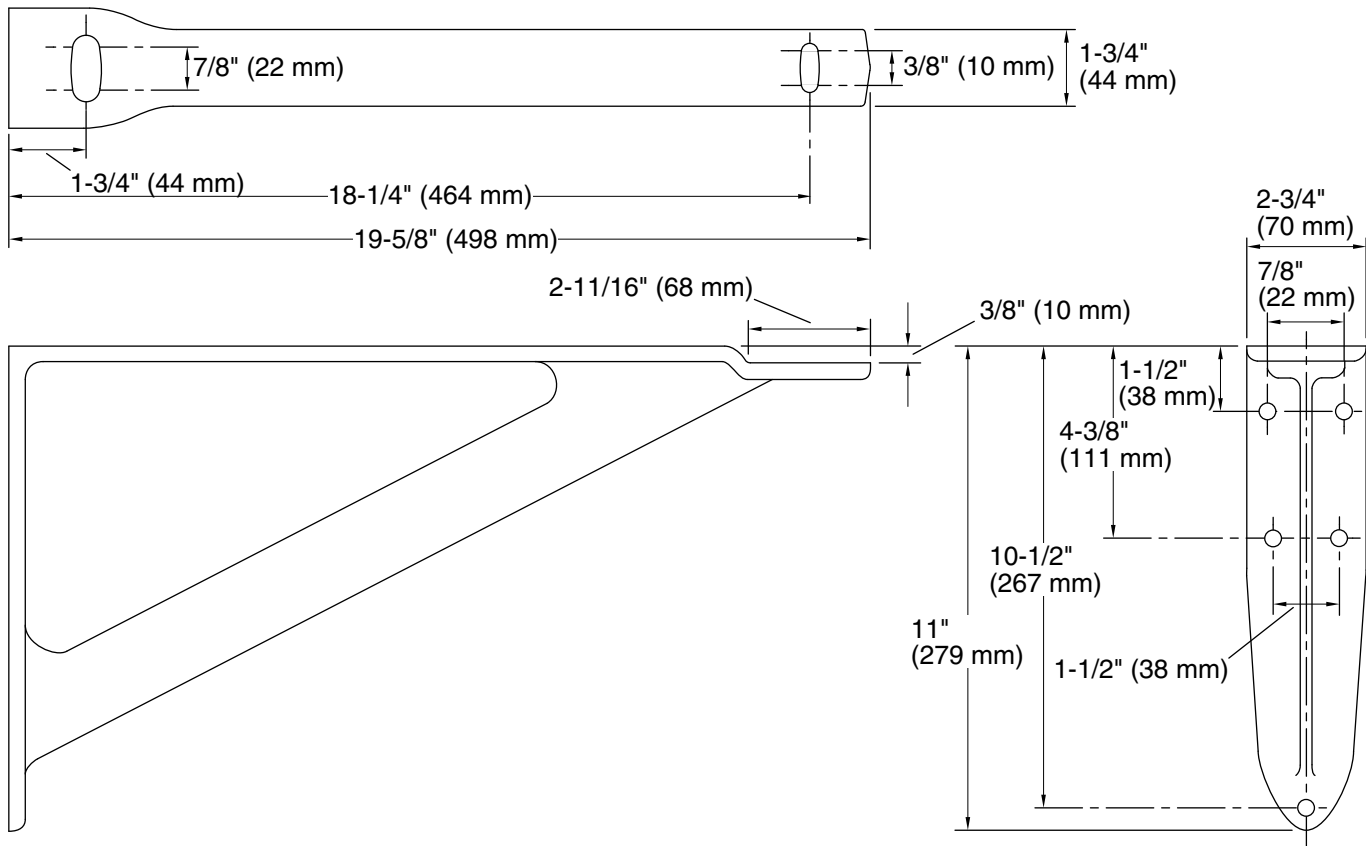

Hollister™ Gilford™

Wall-Mount Sink Brackets

K-1814-P

Features

- Set of two brackets
- Constructed of KOHLER® Enameled Cast Iron.

Installation

- Wall-mount

Codes/Standards

For the most current Specification Sheet, go to www.kohler.com USA or www.kohler.ca Canada

3-31-2025 20:49 - US/CA

THE BOLD LOOK
OF **KOHLER**®

Hollister™ Gilford™ Wall-Mount Sink Brackets K-1814-P

Technical Information

All product dimensions are nominal.

Material: KOHLER® Enameled Cast Iron

Notes

Install this product according to the installation instructions.