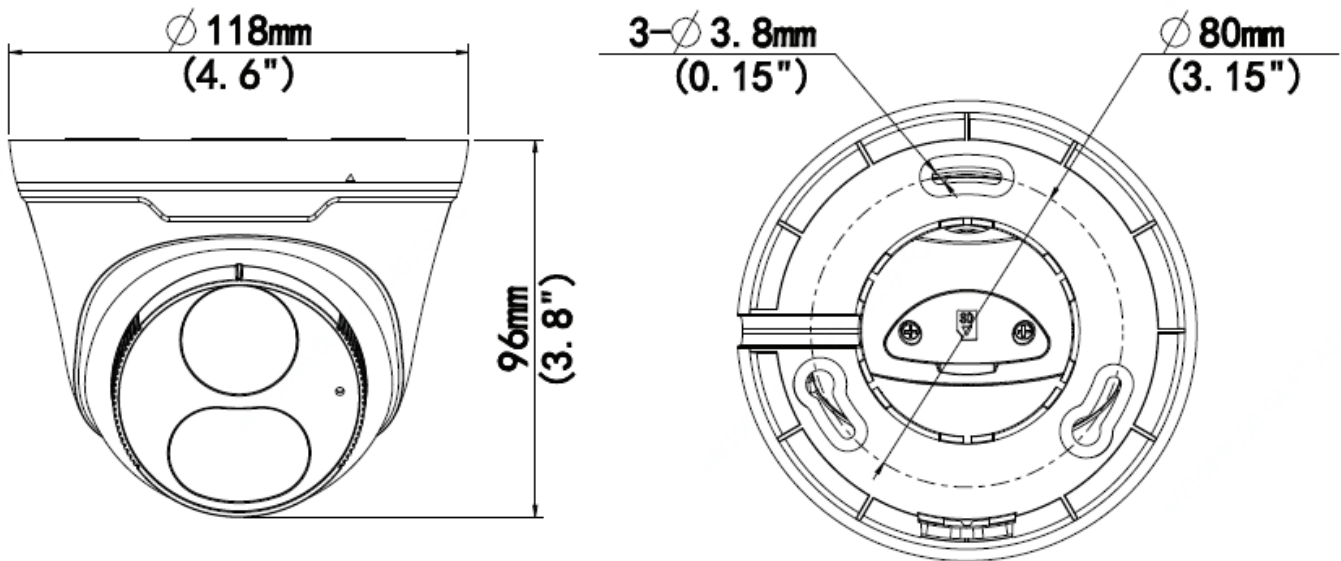

Material	Metal + Plastic
Working Environment	-30°C ~ 60°C (-22°F ~ 140°F), Humidity: ≤95% RH (non-condensing)
Storage Environment	-30°C ~ 60°C (-22°F ~ 140°F), Humidity: ≤95% RH (non-condensing)
Surge Protection	4KV
Reset Button	N/A
Ingress Protection	Ingress protection: IP67

Dimensions

Warranty

All Illumivue products come with a 3-year limited liability warranty. This warranty includes parts and labor repairs on all components found to be defective in material or workmanship under normal conditions of use. This warranty shall not apply to products which have been abused, modified, or disassembled. Warranty items only by authorized resellers. Warranty not eligible for products purchased through non-authorized online sellers.

A product that fails under conditions other than those covered will be repaired at the current price of parts and labor in effect at the time of repair. Such repairs are warranted for 90 days from the date of reshipment to the buyer. If the unit is delivered by mail, customers agree to insure the unit or assume the risk of loss or damage in transit. Under no circumstances will a unit be accepted without a return authorization number. The warranty is in lieu of all other warranties expressed or implied, including without limitations, any other implied warranty or fitness or merchantability for any particular purpose, all of which are expressly disclaimed. Proof of sale may be required in order to claim warranty.