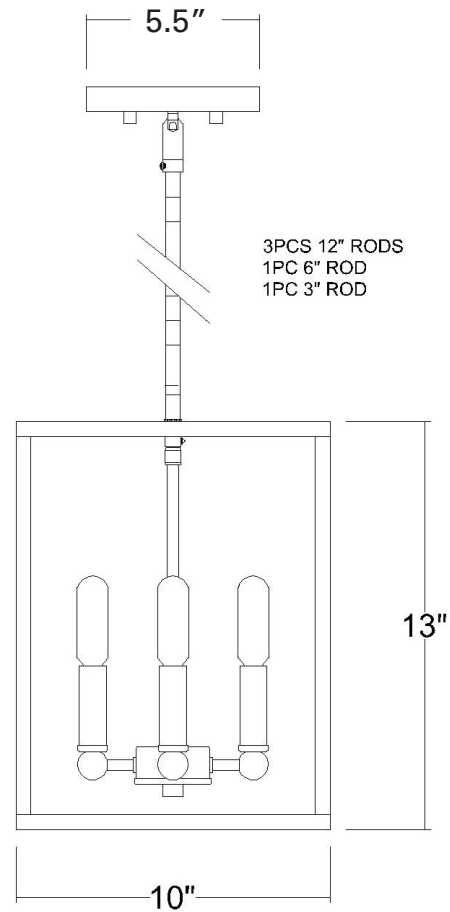

## COBAR 4-LIGHT PENDANT

**Description:** Cobar 4-Light Pendant

**Finish:** Matte Black

**Dimensions:** 10" Sq. x 13" H

**Bulbs:** 4-60W Cand.

**Installed Weight:** 6.15 lbs.

**Certification:** cUL / dry location

**Material:** Steel

**Shades:** NA

**Glass:** NA

**Canopy Dimensions:** 5-1/2" Sq.

**Chain/Wire:** 12' Wire

**Stems:** 3-12", 1-6", 1-3"

**Additional Finishes:** Oil-rubbed bronze,  
satin nickel