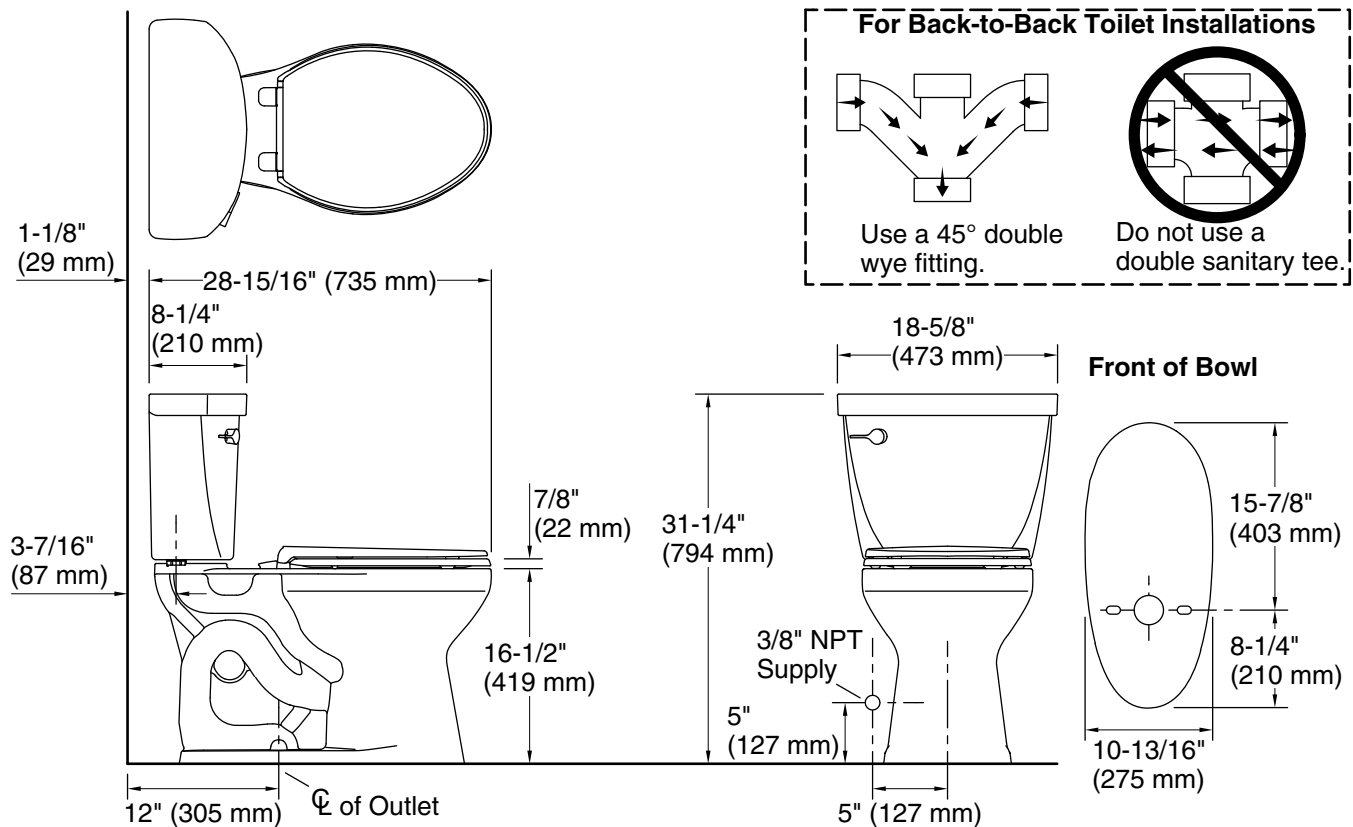

### Features

- Two-piece design
- Elongated bowl offers added room and comfort
- Comfort Height® feature offers chair-height seating that makes sitting down and standing up easier for most adults
- 1.28 gpf (4.8 lpf)
- Left-hand Polished Chrome trip lever
- 2-1/8" (54 mm) fully glazed trapway
- Revolution 360® flushing technology generates a forceful swirling motion to keep the bowl clean longer
- Sanitary guard where bowl and tank meet for ease of cleaning
- CleanCoat™ surface treatment inhibits the growth of water scale and mineral stains for improved ease of cleaning
- Coordinates with other products in the Cimarron collection
- AquaPiston® canister optimizes the flow out of the tank, harnessing gravity and the natural, powerful reducing cascade of water to increase the power and effectiveness of the flush
- Easy-to-flush canister design requires less force to actuate than a 3" (76 mm) flapper, and has 90% less exposed seal material which resists conditions that cause wear, tear, shrinkage and swelling

### Installation

- Standard 12" (305 mm) rough-in
- Seat and supply line sold separately

### Included Components

- K-31588 Elongated toilet bowl
- K-31615 Toilet tank, 1.28 gpf

**ADA** **CSA B651** **OBC**

## Technical Information

All product dimensions are nominal.

Toilet type:	Floor-mount
Waste Outlet:	Floor
Bowl shape:	Elongated
Flush type:	Revolution 360, AquaPiston
Trap passageway:	2-1/8" (54 mm)
Water surface size:	10-3/8" x 8-1/8" (264 mm x 206 mm)
Rim to water surface:	6-5/8" (168 mm)
Rough-in:	12" (305 mm)
Seat-mounting holes:	5-1/2" (140 mm)