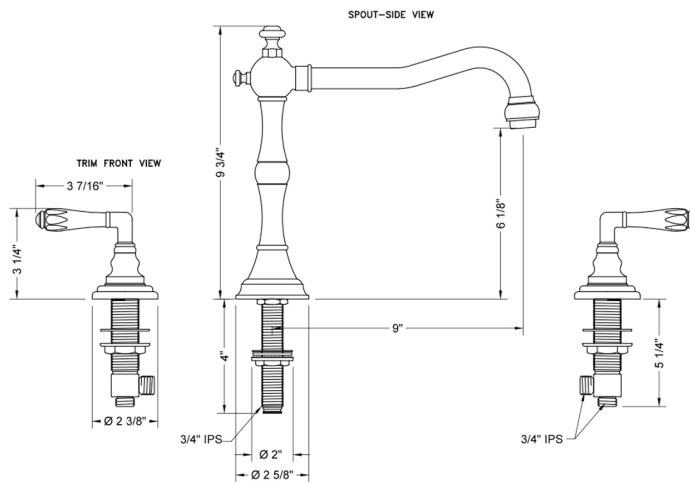

## FEATURES:

- All brass roman deck mount tub set trim
- Quick connect/disconnect spout
- Swivel Spout includes full flow aerator
- Spout Hole Size Min-Max: 1 1/4" - 1 3/8"
- Valve Hole Size Min-Max: 1 1/4" - 1 3/8"
- Both standard metal & porcelain buttons/caps are included with the T678 & T692 handle options
- Requires J-6910 rough in kit
- Not available in WH, ORB, Jaclo=Color

## SPECIFICATION DRAWING:

\* SPEC SHOWN WITH ROUGH KIT  
SOLD SEPARATELY