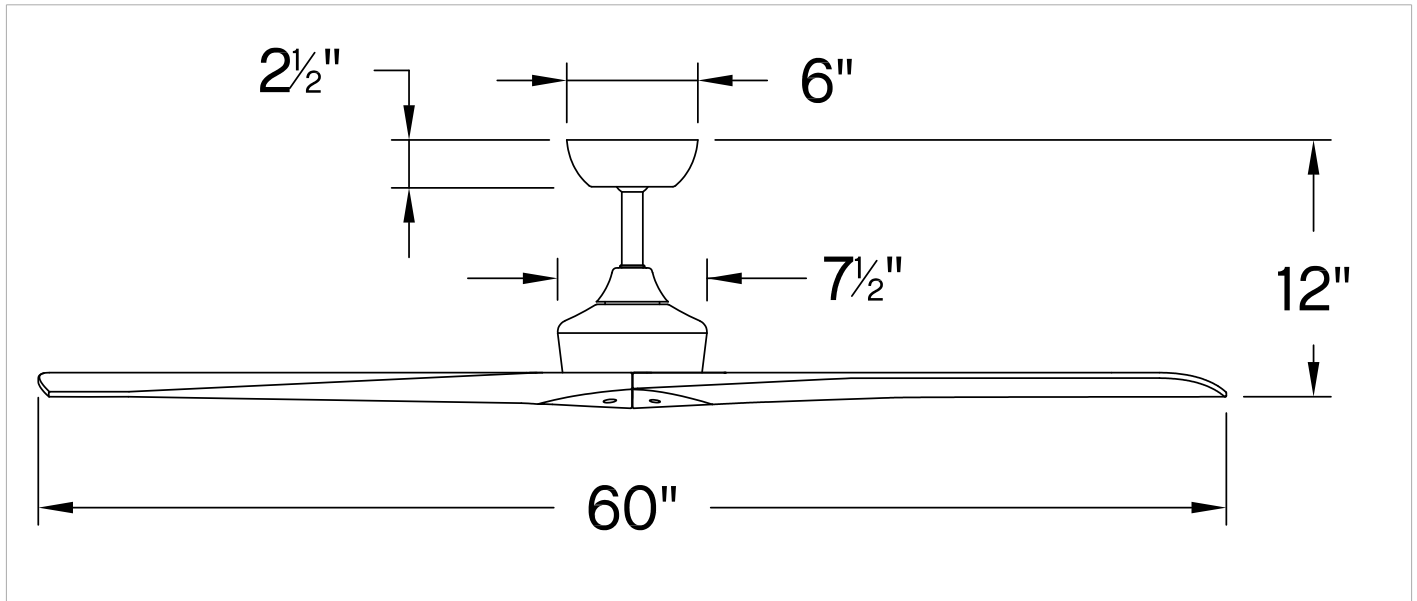

CHISEL

903760FMW-NDD

CHISEL 60" SMART FAN

DETAILS	
FAN FINISH:	Matte White
BLADE COUNT:	3
SLOPE DEGREE:	20

DIMENSIONS	
WIDTH:	60"
HEIGHT:	13.5"

LIGHT SOURCE	
VOLTAGE:	120v

MOUNTING	
CANOPY:	6" Dia.
LEAD WIRE:	1 x 76"

SHIPPING	
CARTON LENGTH:	32.5
CARTON WIDTH:	15
CARTON HEIGHT:	7.1

Built with a sleek, carefully crafted design, Chisel redefines dramatic style. Sturdy wood blades are available in a variety of sophisticated finishes to complement modern interiors and outdoor settings. Damp rated. Equipped with a 6-speed DC motor that is WiFi enabled and ready to connect right out of the box. Operated by the HIRO control or WiFi compatible with the Hinkley App.

HINKLEY

HINKLEY
33000 Pin Oak Parkway
Avon Lake, OH 44012

PHONE: (440) 653-5500
Toll Free: 1 (800) 446-5539

hinkley.com

CHISEL 60" SMART FAN

903760FMW-NDD

PERFORMANCE SPECIFICATIONS	STANDARD	
	HIGH SPEED	AVERAGE SPEED
Airflow	8035	5564
EnergyUse	33.6	20
EnergyCost	9	6
Efficiency	239	282
AMPS	0.48	0.28
RPMS	177	114