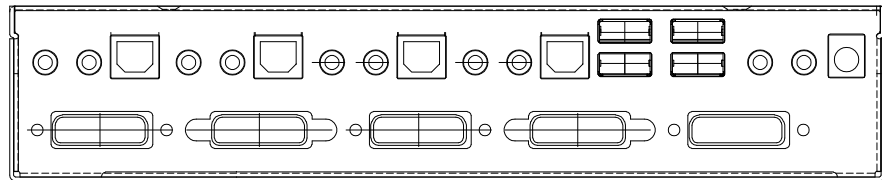

8 7 6 5 4 3 2 1

F  
E  
D  
C  
B  
A

THIRD ANGLE PROJECTION

**GENERAL NOTES**

DIMENSIONS ARE IN MM - DO NOT SCALE  
THIS DOCUMENT CONTAINS CONFIDENTIAL, PROPRIETARY INFORMATION THAT IS PROPERTY OF STARTECH.COM

PRODUCT ID	SV431DVIUA		
DESCRIPTION	4 Port DVI USB KVM Switch with Audio and USB 2.0 Hub		
<b>DO NOT SCALE</b>	<b>SHEET: 1 OF: 1</b>	<b>UPLOAD DATE: 3/06/2024</b>	

8 7 6 5 4 3 2 1