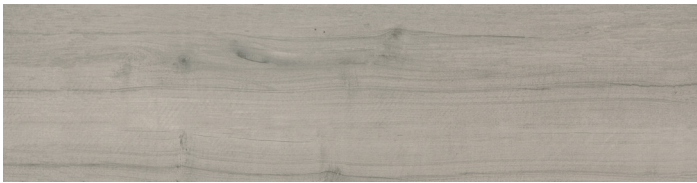

Xtra™ replicates the look of concrete, wood, and stone in multiple colors. This unique collection is suitable for indoor and outdoor spaces.

XTRA™
Glazed Porcelain

Cemento Gray

Tiberwood Gray

Ashmont Gray

Caminar White

	Cemento Gray		Tiberwood	Ashmont Gray & Caminar White			
Sizes	 24" x 24" 23.62" x 23.62"	 12" x 24" Coping	 12" x 47" 11.73" x 47.05"	 24" x 24" 23.50" x 23.50"	 16" x 31" 15.63" x 31.38"		
Thickness	20mm	20mm	20mm	20mm	20mm		
Faces	6	16	8	12	12		
Finish	Matte	Matte	Matte	Matte	Matte		
Edge	Rectified	Rectified	Rectified	Rectified	Rectified		
Grout Joint Recommendation	1/8"	3/16"	1/8"	Check Website	Check Website		
Testing	Abrasion Resistance C1027	Breaking Strength C648	Chemical Resistance C650	Water Absorption C373	DCOF ANSI A1371	Scratch Hardness MOHS	Shade Variation Rating
Results*	IV	≥500 lbf	Resistant	≤0.50%	>0.60	7	V2 V1 (Ashmont & Caminar)