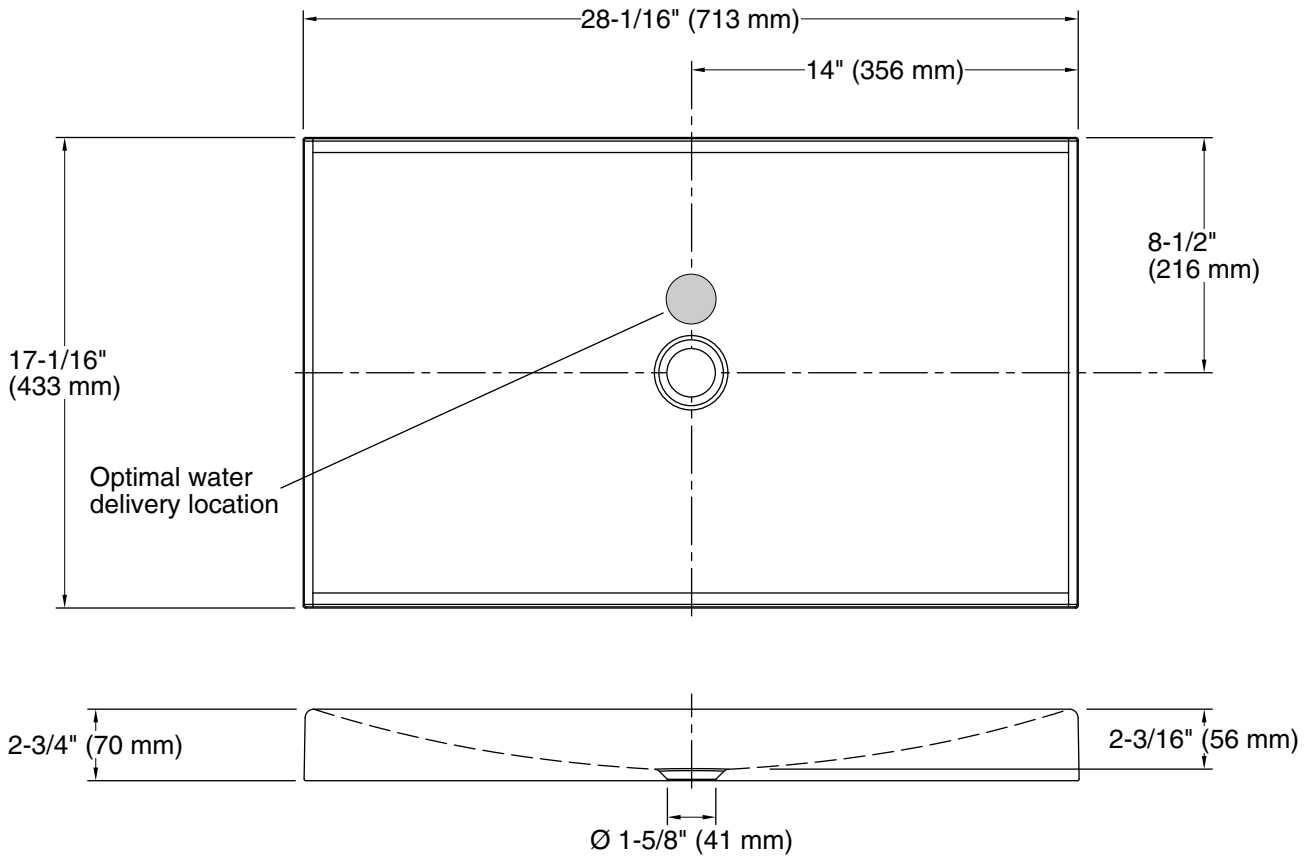

### Technical Information

All product dimensions are nominal.

Basin configuration:	Single Bowl
Basin area (Only):	Length: 27-7/8" (708 mm)
	Width: 16-3/16" (411 mm)
	Bowl depth: 2-3/16" (56 mm)
	Water depth: 2-3/16" (56 mm)
With overflow:	No
Drain hole:	1-5/8" (41 mm)