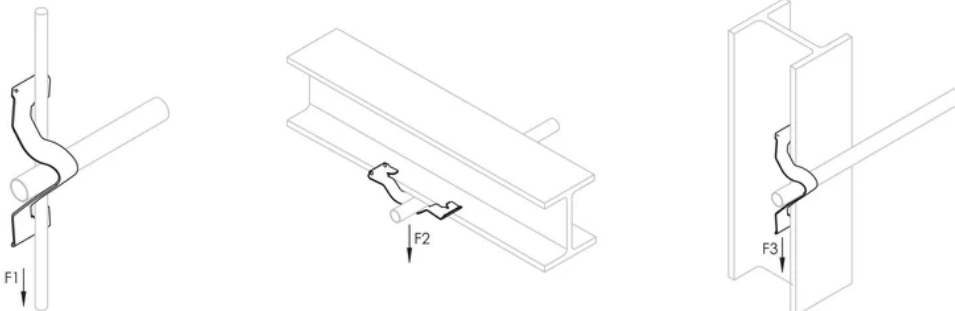

Static Load 2 (F2): 100lb

Static Load 3 (F3): 15lb

ADDITIONAL PRODUCT DETAILS

May require dedicated drop wire/rod and EC311. Consult local authority.

For horizontal application only when installing conduit.

Conduit Size	#10 or #12 Wire	#8 or #9 Wire	3/16" or 1/4" Rod	1/8" - 1/4" Flange	5/16" - 3/8" Flange	7/16" - 1/2" Flange
1/2" EMT	K8	K8	K8	K8	K12	K12
1/2" Rigid	K8	K12	K12	K12	K12	K16
3/4" EMT	K12	K12	K12	K12	K16	K16
3/4" Rigid	K12	K12	K16	K16	K20	K20
1" EMT	-	K16	K16	K16	K20	K20
1" Rigid	-	-	-	K20	K20	K20
1 1/4" EMT	-	K20	K20	K20	-	-

Cable Size	#12 Wire	#8, #9, #10 Wire
14-2 (.433" - .475" OD)	KX	KX
14-3 (.453" - .500" OD)	KX	KX
12-2 (.467" - .510" OD)	KX	KX
12-3 (.489" - .535" OD)	KX	K8

DIAGRAMS

WARNING

nVent products shall be installed and used only as indicated in nVent's product instruction sheets and training materials. Instruction sheets are available at www.nvent.com and from your nVent customer service representative. Improper installation, misuse, misapplication or other failure to completely follow nVent's instructions and warnings may cause product malfunction, property damage, serious bodily injury and death and/or void your warranty.