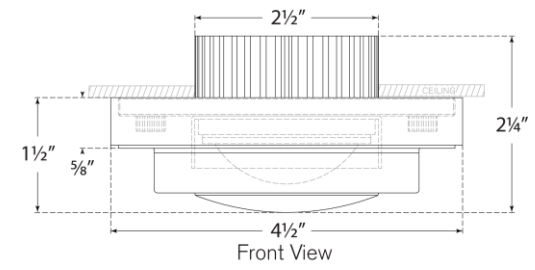

TEAR SHEET

Grant 4.5" Solitaire Flush Mount

Item # RL 4127NB

Designer: Ralph Lauren

Height: 1.5"

Width: 4.5"

Canopy: 4.5" Round

Finishes: BZ, NB, PN

Lightsource: Dedicated LED

Wattage: 12w (1100lm)

Weight: 2 Pounds

Bottom View