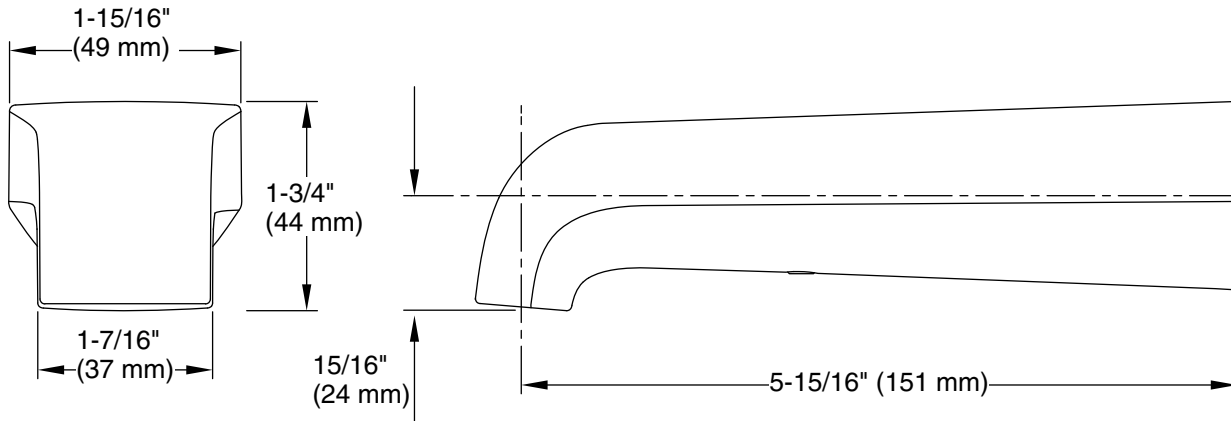

## Features

- 5-15/16" (151 mm) nondiverter bath spout with slip-fit connection
- Coordinates with other products in the Pitch collection

## Technical Information

All product dimensions are nominal.

### Spout:

Spout reach: 5-15/16" (151 mm)