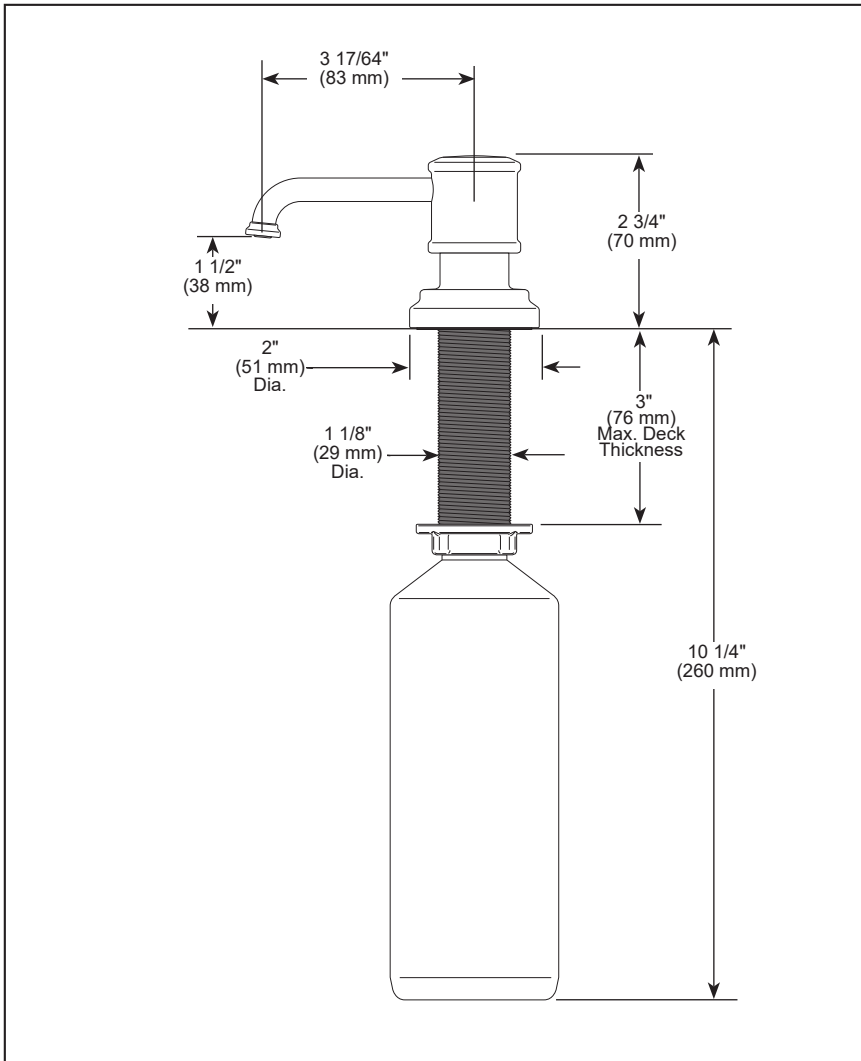

WARRANTY

- Parts and Finish – Lifetime limited warranty; or for commercial purchasers, 10 years for multi-family residential (apartments and condominiums) and 5 years for all other commercial uses, in each case from the date the product is received by the original purchaser or their authorized representative (installation contractor, etc.).
- Please go to www.brizo.com for the complete details of our limited warranty.