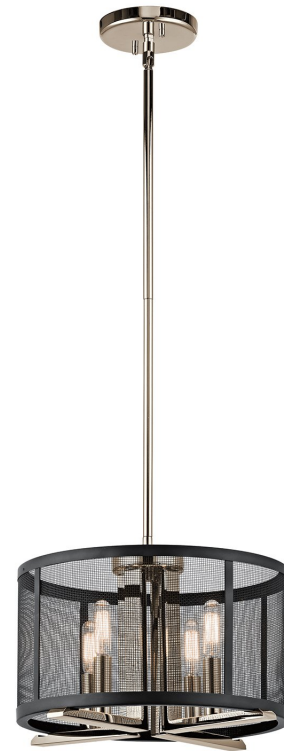

**SPECIFICATIONS**

**Certifications/Qualifications**

Prop65	No
DarkSky Approved	No
Location Rating	Dry
	<a href="http://kichler.com/warranty">kichler.com/warranty</a>

**Dimensions**

Height	9.75"
Overall Height	48"
Weight	5.94 LBS
Canopy Width	5"
Canopy Depth	1"

**Electrical**

Input Voltage	120 V
---------------	-------

**Light Source**

Light Source	Bulb
Lamp Included	Not Included
# Of Bulbs/LED Modules	4
Max Or Nominal Watt	60 W
Lamp Type	B
Socket Type	E12 (Candelabra)
Dimmable	Yes
Dimmable Notes	Dimmable when used with dimmer switch (sold separately); when using LED bulbs, see bulb manufacturer dimming specifications.

**Mounting/Installation**

Interior/Exterior	Interior Product
Mounting Style	STEM HUNG
Mounting Weight	3.54 LBS
Modular	No
Lead Wire Length	120

**FIXTURE ATTRIBUTES**

**Housing/Glass**

Primary Material	Steel
Shade Included	Yes
Shade Description	Metal Drum Shade
Shade Dimensions	13.00 DIA x 7.50
Max Stem Tilt	90 °

**Product/Ordering Information**

SKU	43713PN
Finish	Polished Nickel
UPC	783927452571

**Finishes**

**ALSO IN THIS FAMILY**

43712PN

43715PN

43716PN