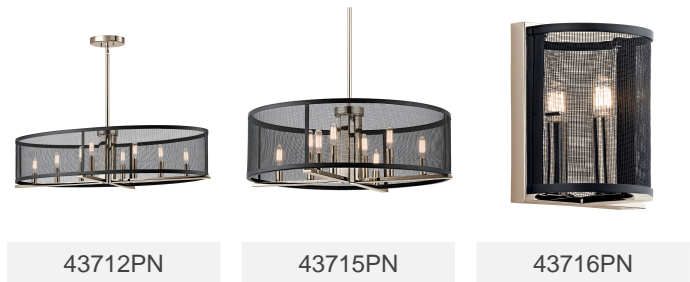

ALSO IN THIS FAMILY

43712PN

43715PN

43716PN