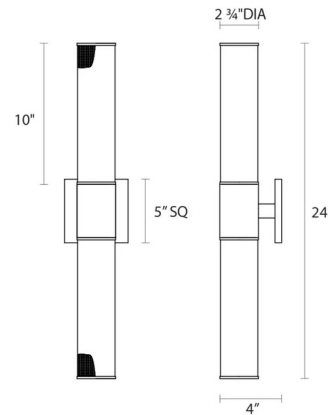

Description

The Urban Edge Sconce features Black Mesh with a Textured Black finish.

Shown in textured black / black mesh

Specifications

COLOR Black Mesh
BODY FINISH Textured Black
WATTAGE 120W
DIMMER Standard 120V
DIMENSIONS 5"W x 24"H x 4"D
BULB NOT INCLUDED . . . 2 x Edison Tube/Medium (E26)/60W/120V Incandescent