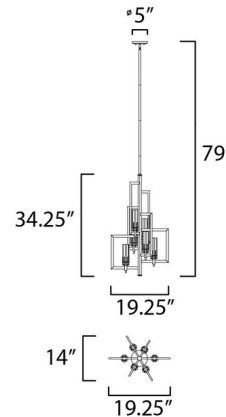

### Description

The Chandelier is an exquisite design that features scalloped cylindrical Clear Glass Shades on a unique metal frame. Finished in Black and Antique brass, the Flambeau focuses on Midcentury styling but with a Contemporary twist. This versatile pendant features a pivot down-rod that allows installation on sloped ceilings. Hanging Weight: 16.1 lb. Max Overall Height: 79 inch. Dry Location Rated. UL Listed.

### Specifications

COLOR . . . . . Clear  
BODY FINISH . . . . . Black / Antique Brass  
WATTAGE . . . . . 12W  
DIMMER . . . . . Low Voltage Electronic  
DIMENSIONS . . . . . 14"W x 34.25"H  
BULB INCLUDED . . . . . 6 x JC/G4 (bipin)/2W/12V LED  
OTHER BULB OPTIONS . . . . . 6 x B10/Candelabra (E12)/60W/120V Incandescent

### Technical Information

PRODUCT DIMENSIONS . . . . . Canopy: 5"W x 5"L x 0.75"H  
LUMENS/WATT . . . . . 345.00  
LUMINOUS FLUX . . . . . 690 lumens

Shown in black / antique brass / clear

CLICK TO VIEW PRODUCT