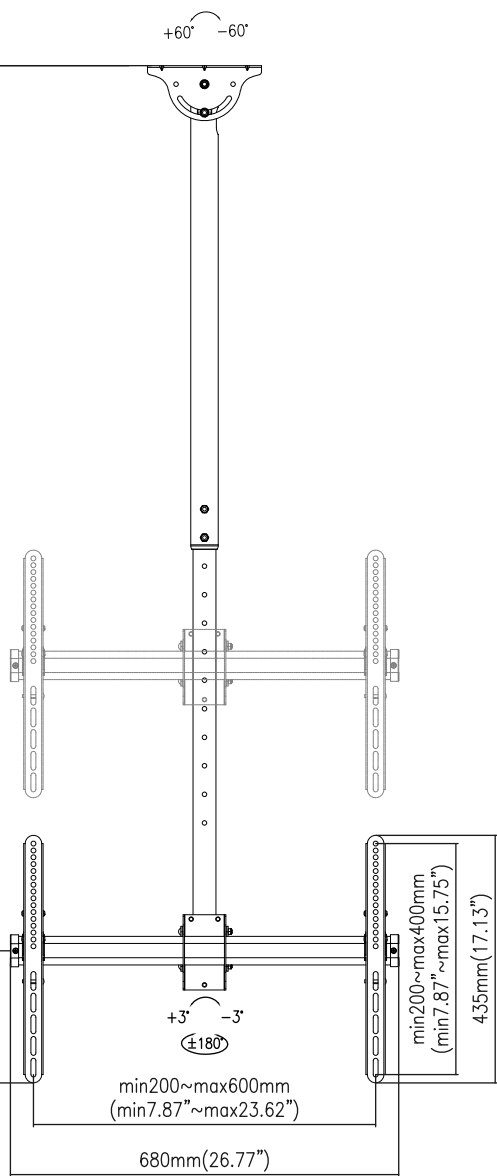

min1278~max1778mm
(min50.31"~max70")

min1060~max1560mm
(min41.73"~max61.42")

+60° -60°

ø48mm(ø1.89")

ø40mm(ø1.57")

0° -25°

THIRD ANGLE PROJECTION

GENERAL NOTES

DIMENSIONS ARE IN MM - DO NOT SCALE

THIS DOCUMENT CONTAINS CONFIDENTIAL, PROPRIETARY INFORMATION THAT IS PROPERTY OF STARTECH.COM

StarTech.com

PRODUCT ID	FLATPNLCEIL		
DESCRIPTION	Ceiling TV Mount - 3.5' to 5' Pole		
DO NOT SCALE	SHEET: 1 OF: 1	UPLOAD DATE: 4/07/2021	