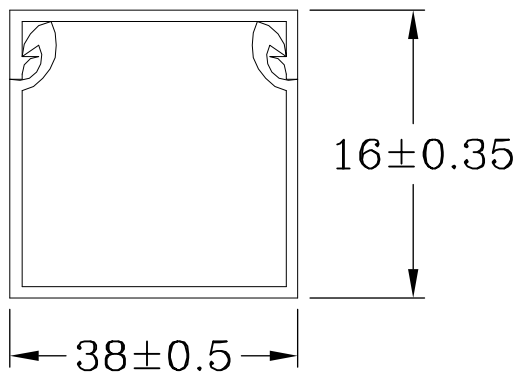

8 7 6 5 4 3 2 1

F
E
D
C
B
A

THIRD ANGLE PROJECTION

StarTech.com

GENERAL NOTES

DIMENSIONS ARE IN MM - DO NOT SCALE

THIS DOCUMENT CONTAINS CONFIDENTIAL, PROPRIETARY INFORMATION THAT IS PROPERTY OF STARTECH.COM

PRODUCT ID	CBMWD3816
DESCRIPTION	Solid Cable Management Raceway with Cover, 1-1/2"(38mm)W x 5/8"(16mm)H 6.5ft(2m) length, Single Channel PVC Network/Power Cord Hider/Wall Wire Duct
DO NOT SCALE	SHEET: 1 OF: 1
	UPLOAD DATE: 3/16/2021