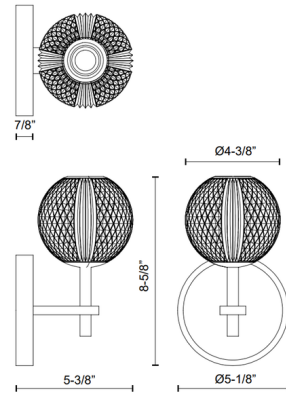

By Alora

Description

The Marni Wall Sconce adds a gorgeous luxe to your interior space. The meticulously cut spherical shade creates glittering light across your room.

Specifications

COLOR Clear Ribbed
BODY FINISH Nickel
WATTAGE 5W
DIMMER Low Voltage Electronic
DIMENSIONS 5.125"W x 8.625"H x 5.375"D
INTEGRATED LED MODULE 1 x LED/5W/120V LED
COUNTRY OF ORIGIN China

Technical Information

COLOR RENDERING 90 CRI
LAMP COLOR 3000K
LUMENS/WATT 68.00
LUMINOUS FLUX 340 lumens

Shown in nickel / clear ribbed

CLICK TO VIEW PRODUCT

Notes: