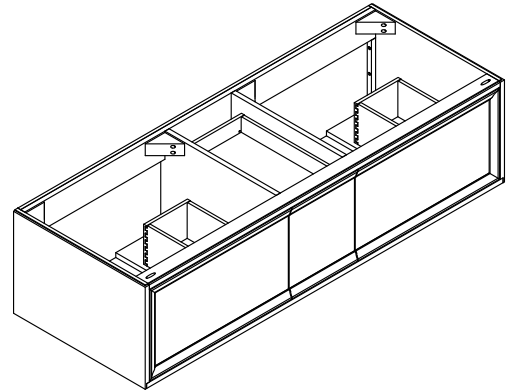

Features

- Featuring durable, beautiful water-based finishes that are better for the environment
- Wall-hung design offers a clean, streamlined look
- Solid wood drawers with dovetail construction
- Soft-close undermount drawer slides for smooth opening
- Two full-extension 21" (533 mm) deep drawers, plus split-interior center drawer, provide ample storage
- Customize your storage with optional accessories such as electrical outlets, drawer organizers, and containers (sold separately)

Required Products/Accessories

- K-27939 13" cabinet pull
- K-28255 Silestone® 61" quartz vanity top with two rectangular cutouts
- K-28265 Silestone® quartz 61" backsplash
- K-28266 Silestone® quartz side splash
- K-2882 19-3/4" rectangular undermount bathroom sink
- K-33568 10" cabinet pull