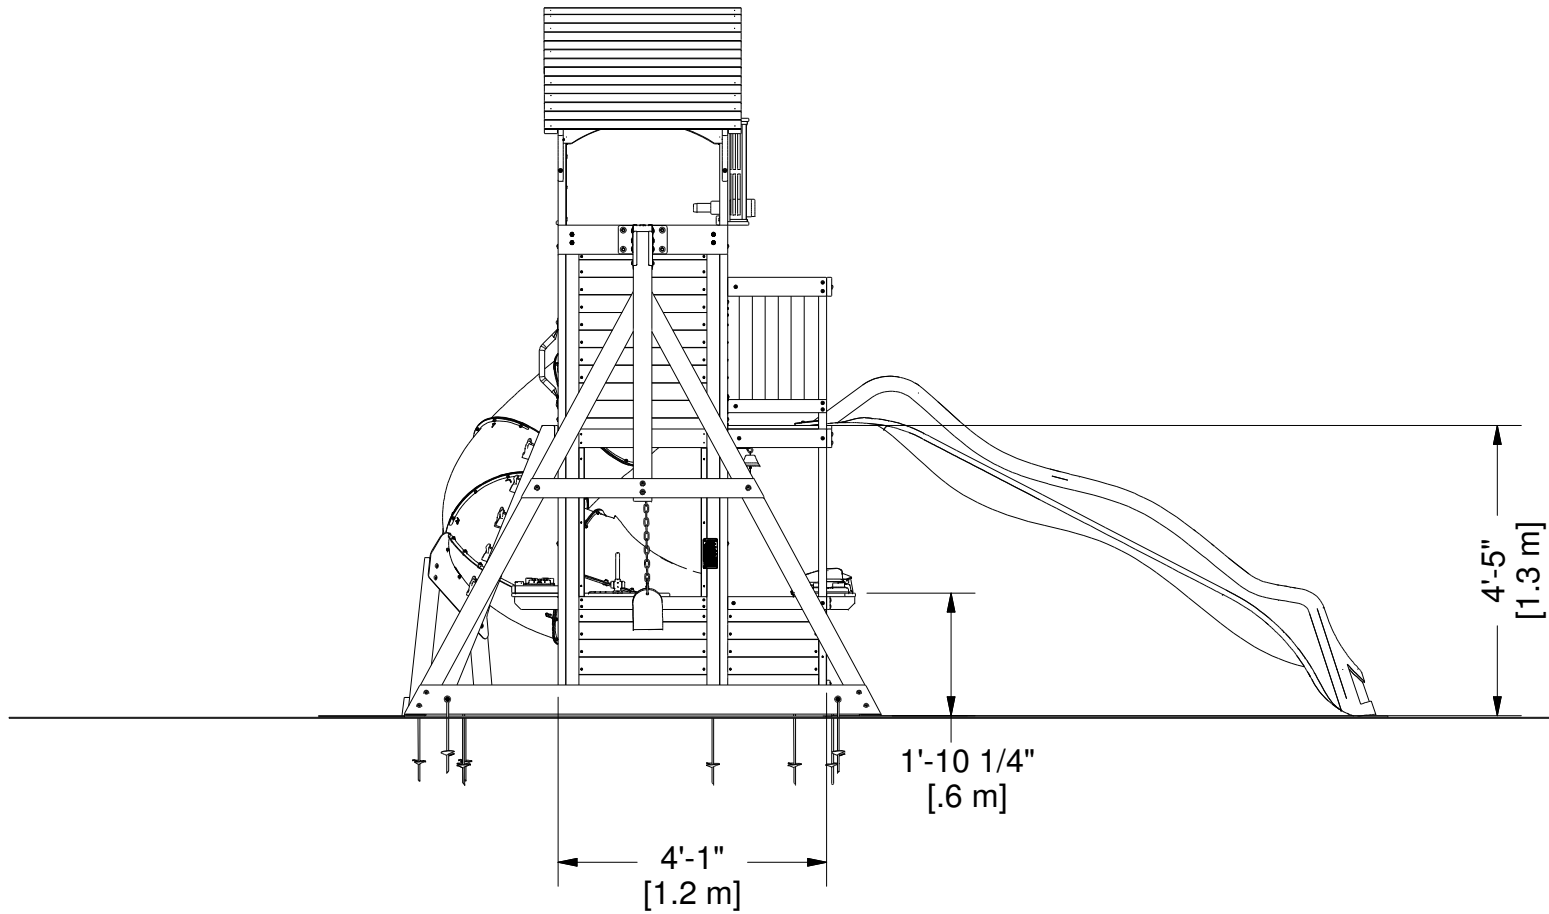

DRAWN BY	B.Siebert	DESCRIPTION	
DATE	7/19/2018	PART NUMBER	1906013 BRISTOL POINT PLAYSET FOOTPRINT
		REV	

DRAWN BY	B.Siebert		DESCRIPTION	
DATE	7/19/2018	PART NUMBER	1906013 BRISTOL POINT PLAYSET FOOTPRINT	REV

DRAWN BY B.Siebert		DESCRIPTION	
DATE 7/19/2018	PART NUMBER 1906013 BRISTOL POINT PLAYSET FOOTPRINT	REV	

Part Number

1906013 BRISTOL POINT PLAYSET FOOTPRINT

Sheet

4 OF 4

<small>DRAWN BY</small> B.Siebert	<small>DESCRIPTION</small>	
<small>DATE</small> 7/19/2018	<small>PART NUMBER</small> 1906013 BRISTOL POINT PLAYSET FOOTPRINT	<small>REV</small>