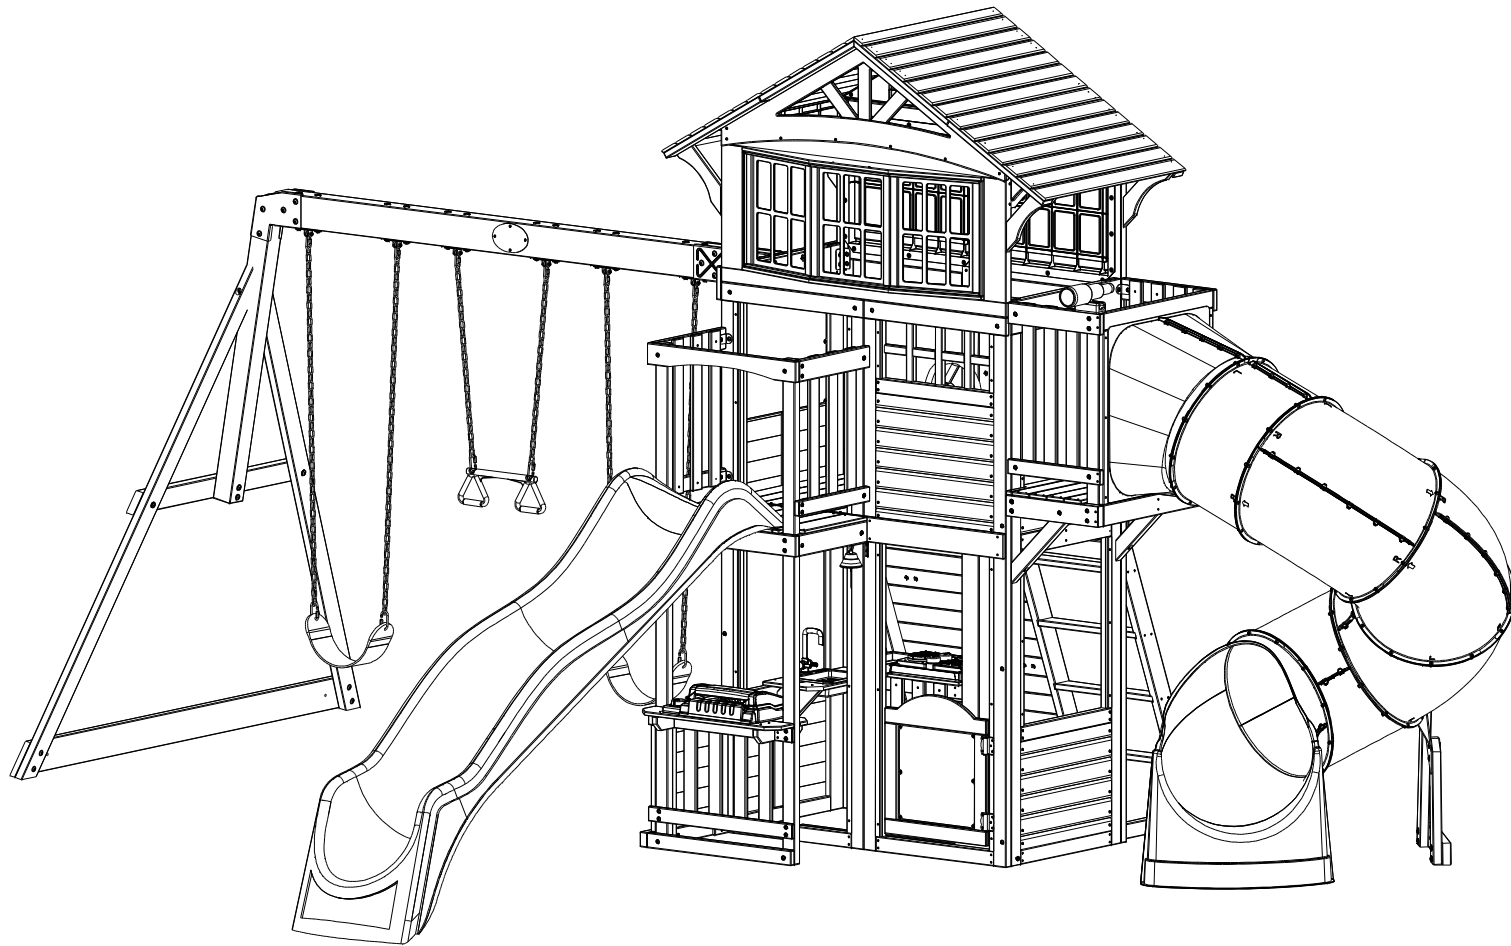

DRAWN BY	B.Siebert	DESCRIPTION	
DATE	7/19/2018	PART NUMBER	1906013 BRISTOL POINT PLAYSET FOOTPRINT
		REV	

DRAWN BY	B.Siebert		DESCRIPTION	
DATE	7/19/2018	PART NUMBER	1906013 BRISTOL POINT PLAYSET FOOTPRINT	REV

DRAWN BY B.Siebert		DESCRIPTION	
DATE 7/19/2018	PART NUMBER 1906013 BRISTOL POINT PLAYSET FOOTPRINT	REV	

Part Number

1906013 BRISTOL POINT PLAYSET FOOTPRINT

Sheet

4 OF 4

<small>DRAWN BY</small> B.Siebert	<small>DESCRIPTION</small>	
<small>DATE</small> 7/19/2018	<small>PART NUMBER</small> 1906013 BRISTOL POINT PLAYSET FOOTPRINT	<small>REV</small>