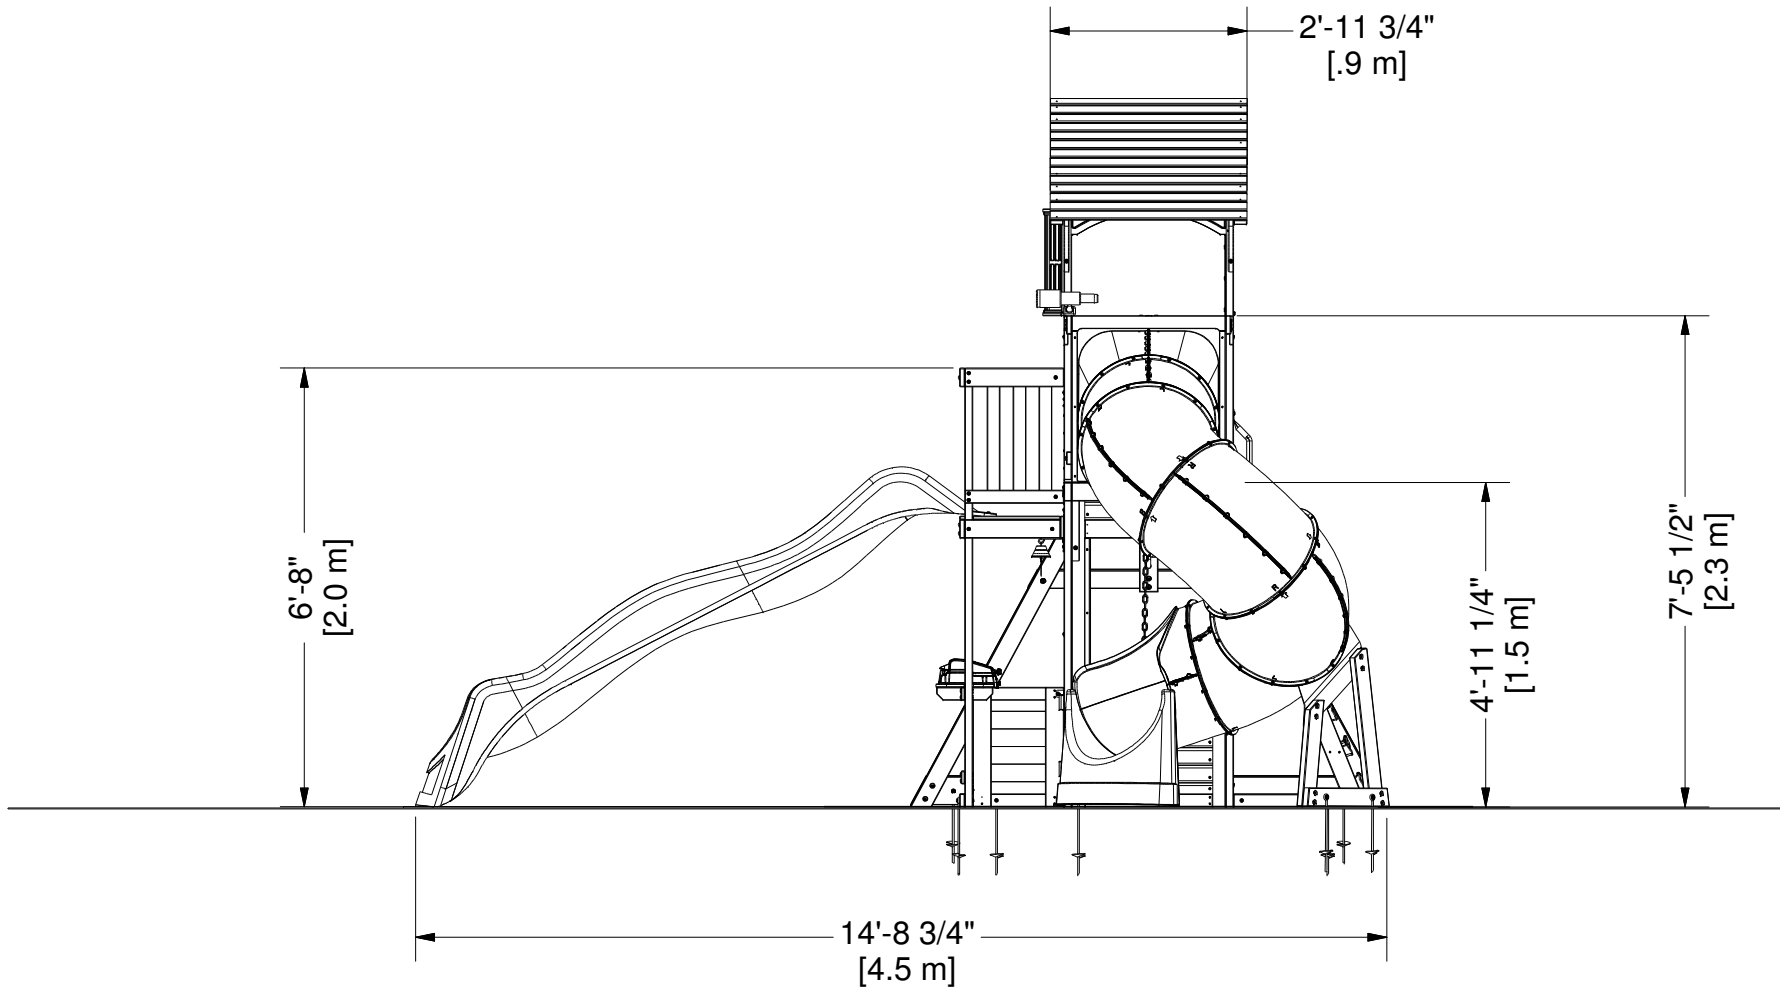

DRAWN BY	B.Siebert	DESCRIPTION	
DATE	7/19/2018	PART NUMBER	1906013 BRISTOL POINT PLAYSET FOOTPRINT
		REV	

DRAWN BY	B.Siebert		DESCRIPTION	
DATE	7/19/2018	PART NUMBER	1906013 BRISTOL POINT PLAYSET FOOTPRINT	REV

DRAWN BY B.Siebert		DESCRIPTION	
DATE 7/19/2018	PART NUMBER 1906013 BRISTOL POINT PLAYSET FOOTPRINT	REV	

Part Number

1906013 BRISTOL POINT PLAYSET FOOTPRINT

Sheet

4 OF 4

<small>DRAWN BY</small> B.Siebert	<small>DESCRIPTION</small>	
<small>DATE</small> 7/19/2018	<small>PART NUMBER</small> 1906013 BRISTOL POINT PLAYSET FOOTPRINT	<small>REV</small>