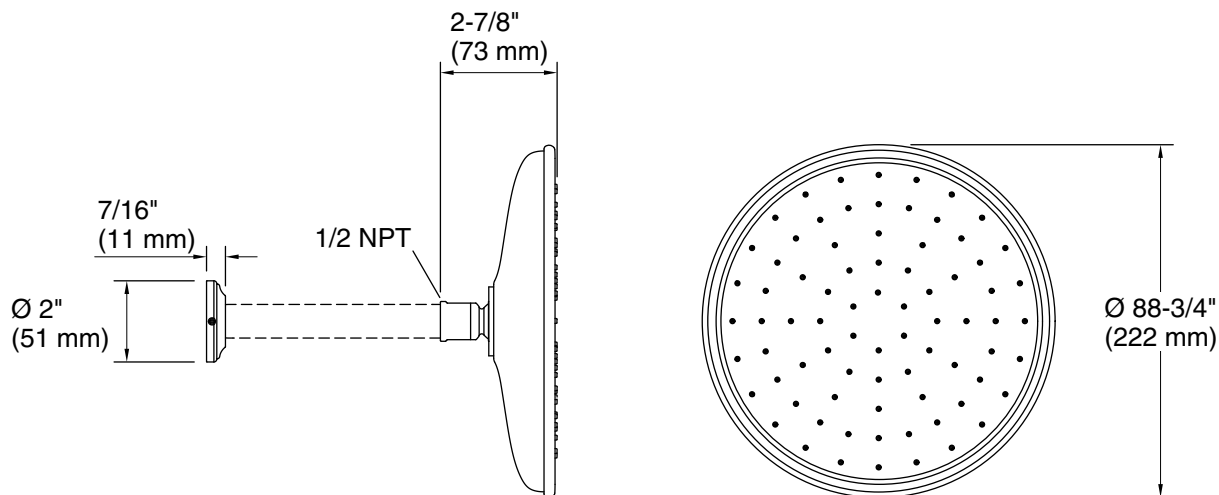

KALLISTA®

For Town by KALLISTA Air-Induction Rain Showerhead P21540-00

Features

- High-quality solid-brass construction for durability and reliability
- Required shower arm sold separately
- Maximum flow rate of 2.5 gpm (9.5 lpm)
- Single-function spray
- Includes escutcheon
- Diameter is 8-3/4" (222 mm)

KALLISTA

For Town by KALLISTA
Air-Induction Rain Showerhead
P21540-00

Technical Information

All product dimensions are nominal.

Shower/Rainhead rated max flow: 2.5 gal/min (9.5 l/min)

Notes

For use with automatic compensating valves rated at 2.5 gal/min (9.5 l/min) or less.