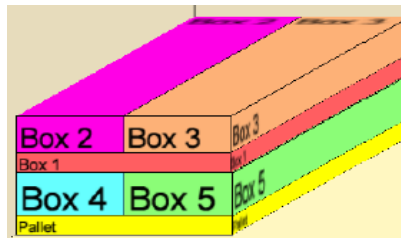

Ecommerce (Shipping Pre-Paid)

Pallet Size: 104" L x 45" W x 26 3/8" H
Pallet Weight: 1217 lbs

Sold to

2022 - Marketwide