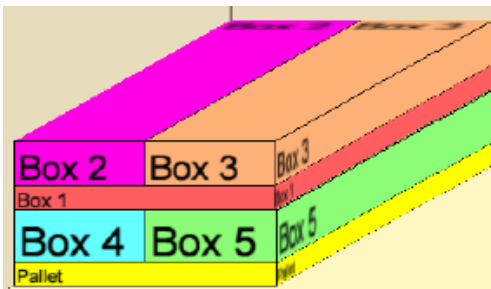

Pallet/Container Loading

Pallet Size: 104" L x 45" W x 26 3/8" H
Pallet Weight: 1217 lbs