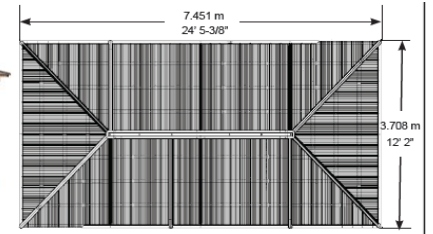

Yardistry Product Information Sheet

Unit Name 12 x 24 Meridian Gazebo
 Product # YM11937
 UPC 628222119371
 Set Up Dimensions 12' 2" W x 24' 5 3/8" L x 10' 2"H
 Sold to Marketwide

Unique Features:

- Natural Cedar Stain
- Coffee Brown Roofing
- 6 - 6 x 6 x 92" Posts
- Arched Gussets
- 24 gauge aluminum roofing material
- 5 1/2" Beams

Instructions Available

- English
- French
- Spanish

Unit Information

Dimension from outside to outside of Corner Posts	Dimension to Inside Corner Post to Inside Corner Posts	Dimension to center of Corner Posts - for Footings	Dimension diagonally from corner Post to corner Post	Ground to bottom of beam	Slope of the Roof
10' 10 3/8" W x 23' 1 15/16" L	9'10 3/8" W x 22' 1 15/16"	30' 3"	24' 3"	86 1/2"	21°

Carton & Skid Information

	Product #	UPC	Outside Box Dimensions			Box Weight			
			L"	W"	H"	(lbs)	(#)	Tie	High
Box 1	YP11937	628222119371	104	44 1/2	4 5/8	250	12.387	1	1
Box 2	YP11938		104	22 3/8	8	180	10.773	1	1
Box 3	YM11939		104	22 3/8	8	172	10.773	1	1
Box 4	YM11940		104	22 1/2	9 1/2	255	12.865	1	1
Box 5	YM11941		104	22 1/2	9 1/2	260	12.865	1	1
Pallet			104	45	4 3/4	100	12.865		
						1217	36.933		

Pallet/Container Loading

Pallet Size: 104" L x 45" W x 26 3/8" H
 Pallet Weight: 1217 lbs

Ecommerce (Shipping Pre-Paid)

Pallet Size: 104" L x 45" W x 26 3/8" H
 Pallet Weight: 1217 lbs

Sold to

2022 - Marketwide