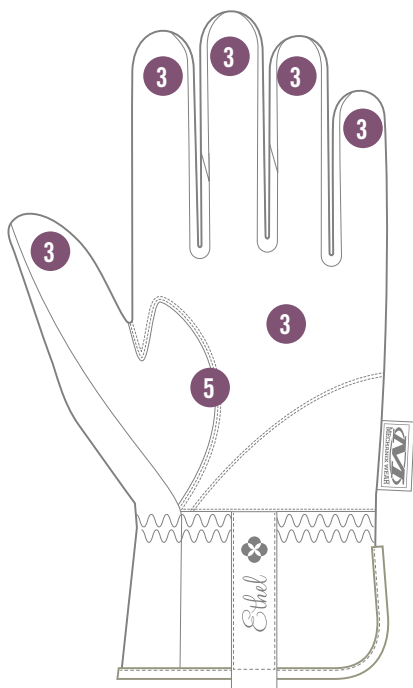

Ethel[®]

GARDEN UTILITY

GARDENING HAND PROTECTION

When you envision the day's projects and compile the necessary tools, don't forget the perfect pair of work gloves. Ethel Garden Utility gloves feature touchscreen capable synthetic leather palm material to protect your hands from cuts, scrapes and blisters while you work. With double stitching throughout, the Ethel Garden Utility is certain to become an integral part of your daily regime.

ELASTIC CUFF

Extended stretch-elastic cuff provides a secure fit to your wrist.

TOUCHSCREEN CAPABLE

Durable synthetic leather palm protection infused with touchscreen technology.

Ethel® GARDEN UTILITY

AVAILABLE COLORS

ETH-SAF SAFFRON

S	M	L
510	520	530

FEATURES

1. Extended elastic cuff delivers a secure fit to your wrist.
2. Form-fitting TrekDry® material helps keep hands cool and comfortable while you work.
3. Touchscreen capable synthetic leather keep you connected.
4. Pinched fingertip construction repositions vulnerable seams for added fingertip durability.
5. Two-piece palm design eliminates material bunching when working with hand tools.