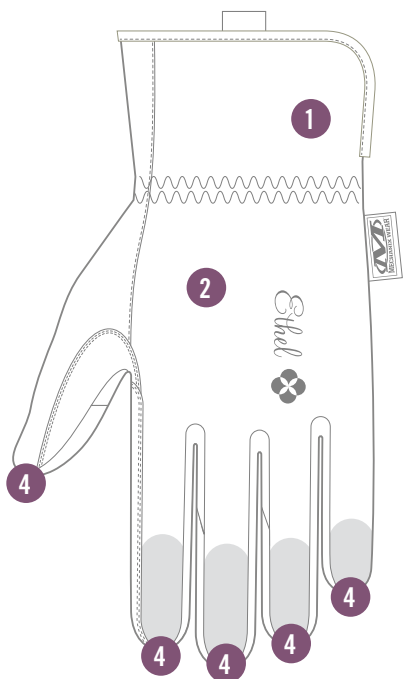

Ethel[®]

GARDEN UTILITY

GARDENING HAND PROTECTION

When you envision the day's projects and compile the necessary tools, don't forget the perfect pair of work gloves. Ethel Garden Utility gloves feature touchscreen capable synthetic leather palm material to protect your hands from cuts, scrapes and blisters while you work. With double stitching throughout, the Ethel Garden Utility is certain to become an integral part of your daily regime.

ELASTIC CUFF

Extended stretch-elastic cuff provides a secure fit to your wrist.

TOUCHSCREEN CAPABLE

Durable synthetic leather palm protection infused with touchscreen technology.

Ethel® GARDEN UTILITY

AVAILABLE COLORS

ETH-SAF SAFFRON

S	M	L
510	520	530

FEATURES

1. Extended elastic cuff delivers a secure fit to your wrist.
2. Form-fitting TrekDry® material helps keep hands cool and comfortable while you work.
3. Touchscreen capable synthetic leather keep you connected.
4. Pinched fingertip construction repositions vulnerable seams for added fingertip durability.
5. Two-piece palm design eliminates material bunching when working with hand tools.