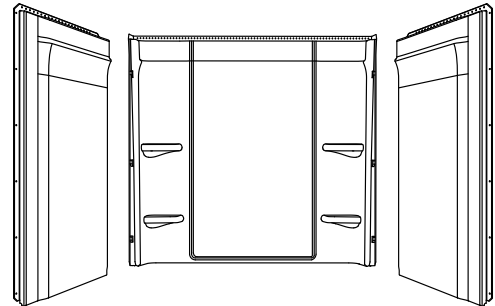

Features

- Three-piece tongue-and-groove walls with snap-together installation
- High-gloss walls
- Corner shelves
- Must be installed with Ensemble bath or whirlpool (71121110, 71121112, 71121120, 7112122, 76121110 or 76121120)
- Innovative Dry-Block™ seal and channeled water containment system form watertight seams

Material

- Made from solid Vikrell® material for strength, durability, and lasting beauty

Installation

- Caulk-free installation

Recommended Products/Accessories

- 5425-59 Frameless sliding bath door
- 5900-59 Framed sliding bath door
- 5905-59 Framed sliding bath door
- 5906-59 Framed sliding bath door, 56-1/4" H x 59-3/8" W
- 542808-59 55-1/2" H frameless sliding bath door with 5/16"-thick glass
- 581005-59 Frameless sliding bath door
- 80001012 12" straight grab bar
- 80001018 18" straight grab bar

Technical Information

All product dimensions are nominal.

Maximum door height: 53-3/4" (1365 mm)

Maximum door width: 57-11/16" (1465 mm)

Notes

Install this product according to the installation instructions.