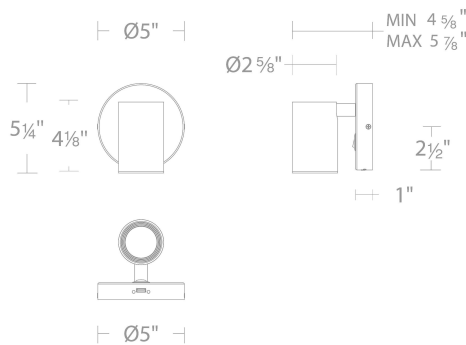

WAC LIGHTING

Kepler

Swing Arm 3000K

Fixture Type: _____

Catalog Number: _____

Project: _____

Location: _____

Model & Size	Color Temp	Finish	LED Watts	LED Lumens	Delivered Lumens
BL-21205 5"	3000K	AB Aged Brass BK Black BN Brushed Nickel WT White	8W	357	112

FEATURES

- On/off toggle switch on the canopy
- USB port on the bottom of the canopy for charging
- Light source offers 330 degree horizontal rotation and a 90 degree vertical tilt
- Driver concealed within the canopy
- 5 Year warranty

SPECIFICATIONS

Color Temp:	3000K
Input:	120-277V,50/60Hz
CRI:	90
Rated Life:	80000 Hours
Standards:	ETL, cETL Damp Location Listed
Construction:	Aluminum body, glass diffuser

FINISHES:

LINE DRAWING:

BL-21205