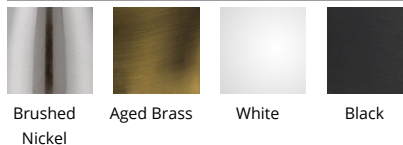

WAC LIGHTING

Kepler

Swing Arm 3000K

Fixture Type: _____

Catalog Number: _____

Project: _____

Location: _____

Model & Size	Color Temp	Finish	LED Watts	LED Lumens	Delivered Lumens
BL-21205 5"	3000K	AB Aged Brass BK Black BN Brushed Nickel WT White	8W	357	112

FEATURES

- On/off toggle switch on the canopy
- USB port on the bottom of the canopy for charging
- Light source offers 330 degree horizontal rotation and a 90 degree vertical tilt
- Driver concealed within the canopy
- 5 Year warranty

SPECIFICATIONS

Color Temp:	3000K
Input:	120-277V,50/60Hz
CRI:	90
Rated Life:	80000 Hours
Standards:	ETL, cETL Damp Location Listed
Construction:	Aluminum body, glass diffuser

FINISHES:

LINE DRAWING:

BL-21205