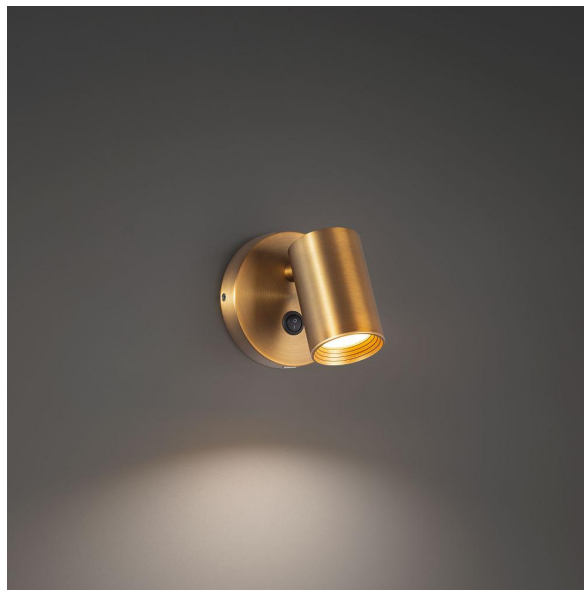

WAC LIGHTING

Kepler

Swing Arm 3000K

Fixture Type: _____

Catalog Number: _____

Project: _____

Location: _____

Model & Size	Color Temp	Finish	LED Watts	LED Lumens	Delivered Lumens
BL-21205 5"	3000K	AB Aged Brass BK Black BN Brushed Nickel WT White	8W	357	112

Example: **BL-21205-WT**

For custom requests please contact customs@wacighting.com

DESCRIPTION

Using fingertip control to activate or adjust the light, this task lamp is a compact spot featuring a USB port for charging devices.

FEATURES

- On/off toggle switch on the canopy
- USB port on the bottom of the canopy for charging
- Light source offers 330 degree horizontal rotation and a 90 degree vertical tilt
- Driver concealed within the canopy
- 5 Year warranty

SPECIFICATIONS

Color Temp:	3000K
Input:	120-277V,50/60Hz
CRI:	90
Rated Life:	80000 Hours
Standards:	ETL, cETL Damp Location Listed
Construction:	Aluminum body, glass diffuser

FINISHES:

LINE DRAWING:

BL-21205