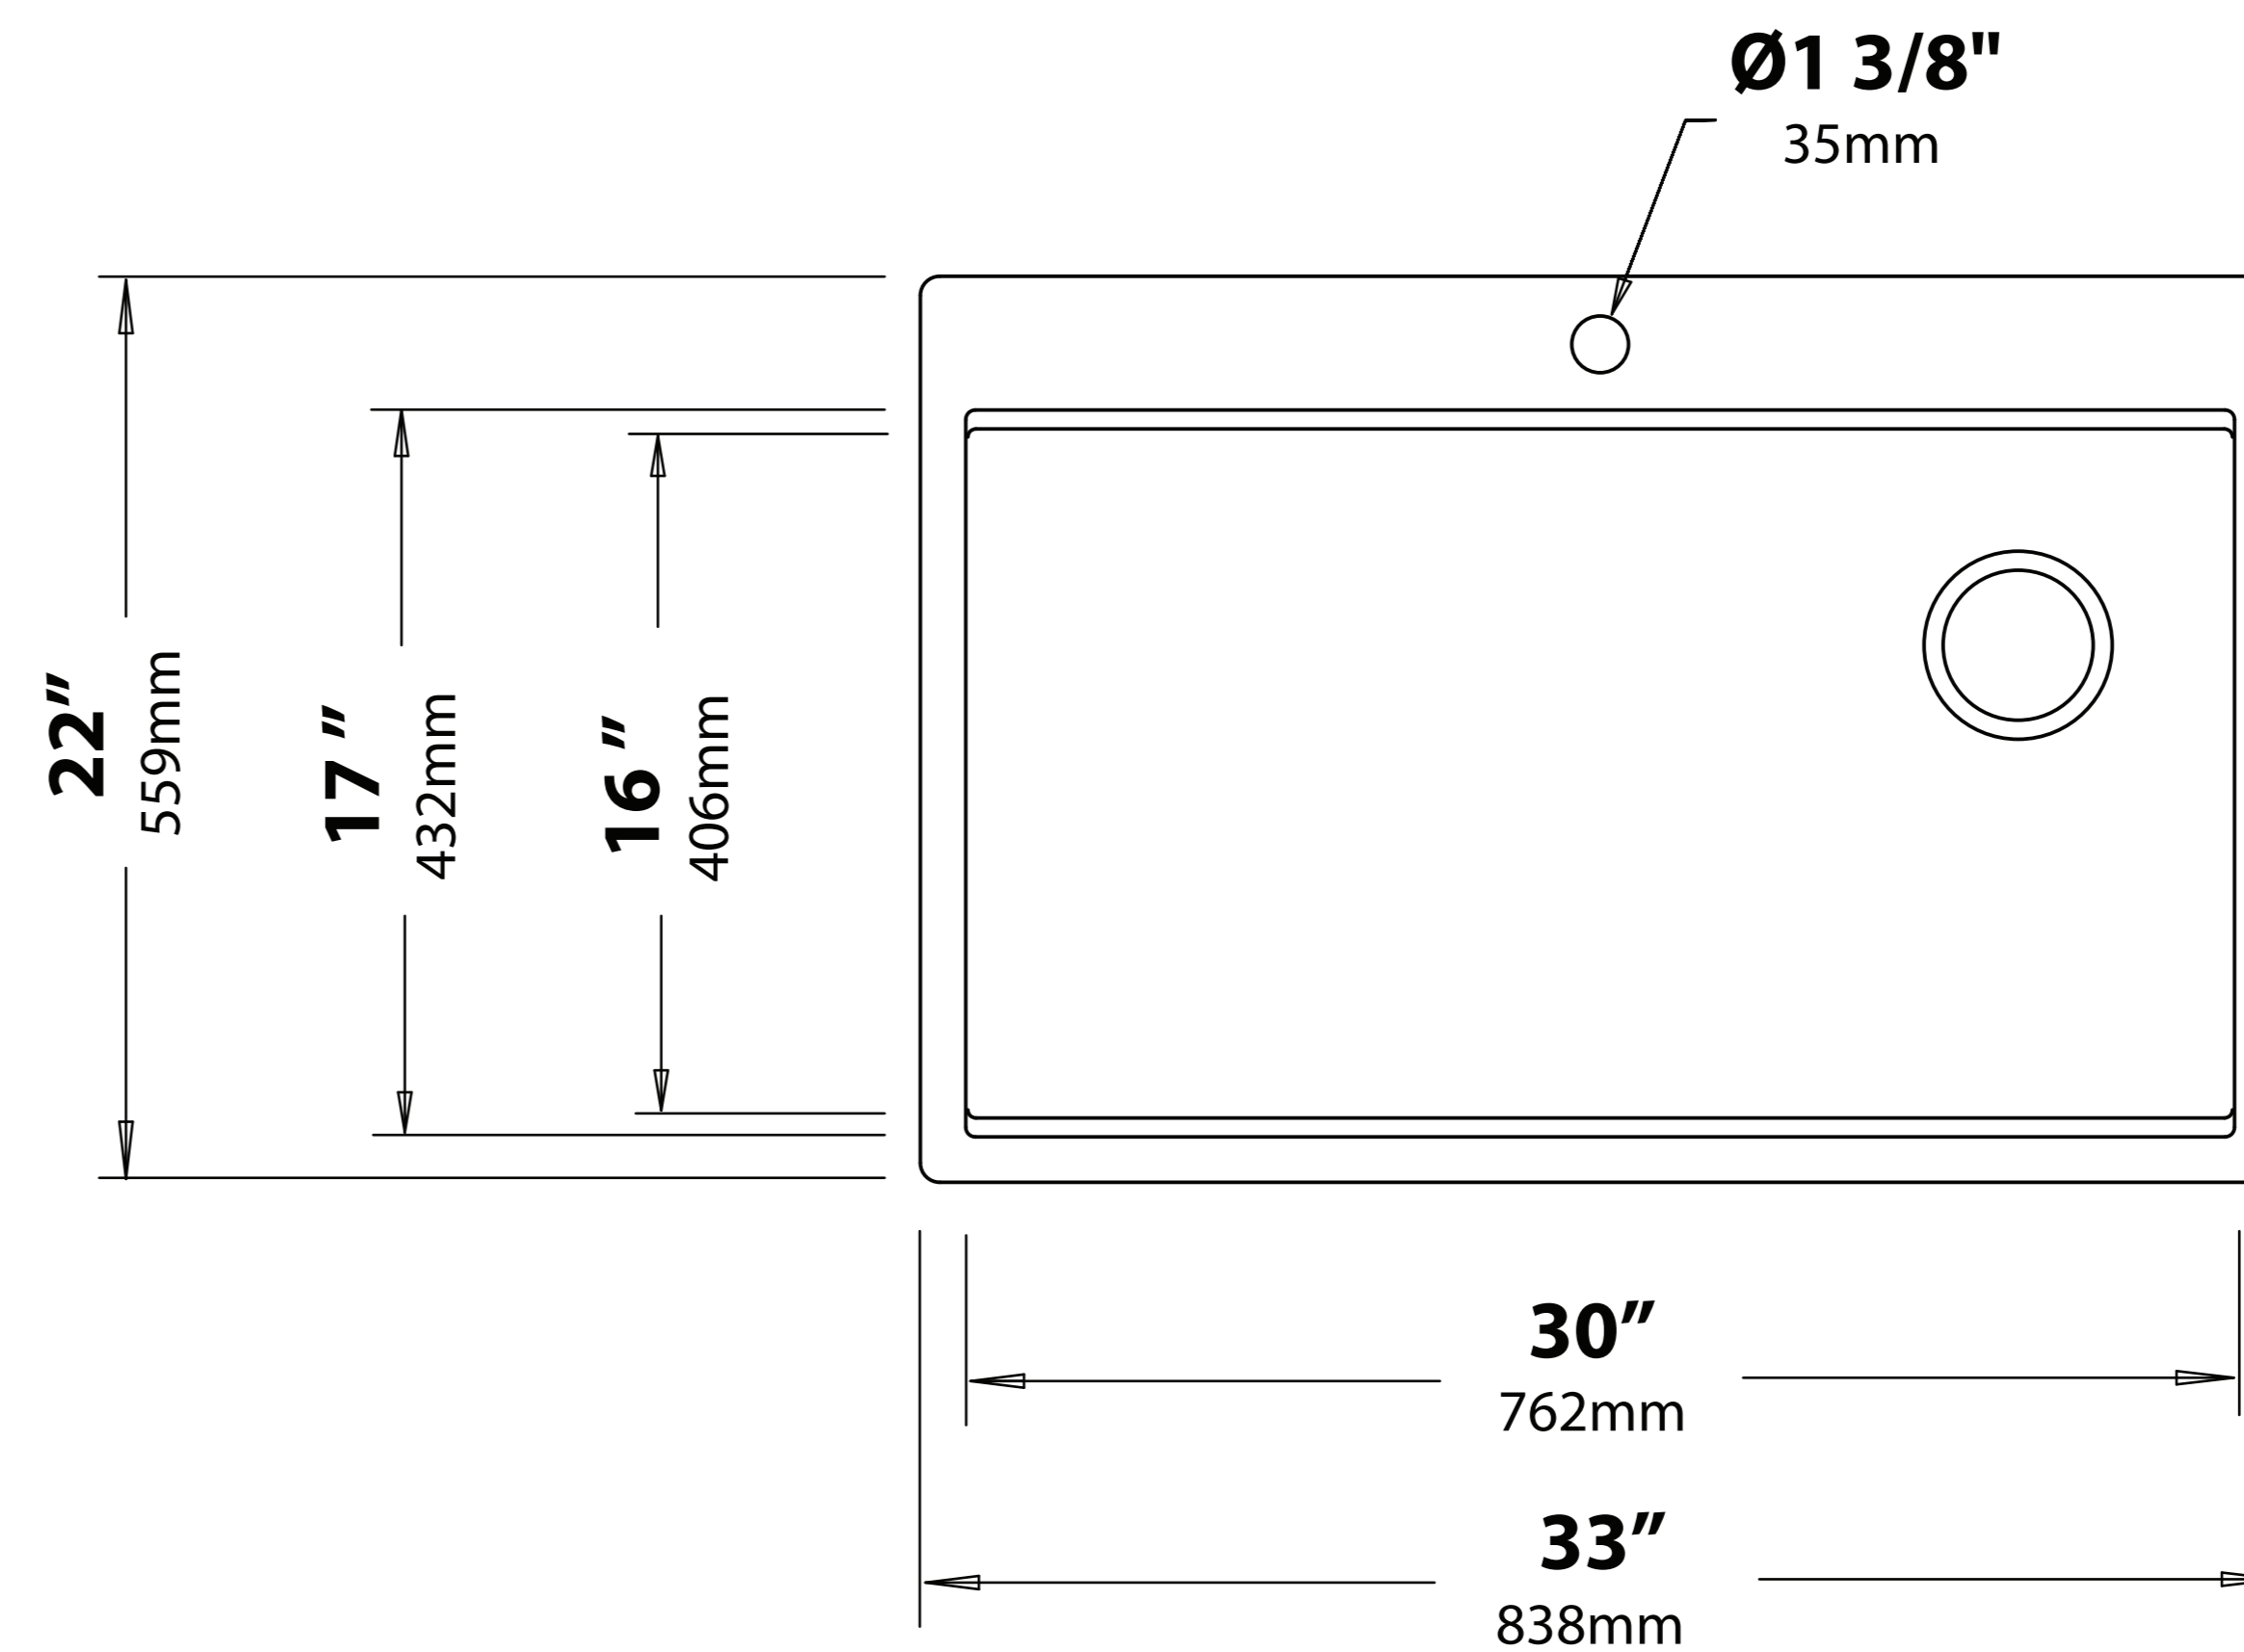

Kräus[®]
www.kraususa.com

Model No.
KGTW1-33
KGTW2-33

Top Mount Cut-out

Pro Hotline: 516.801.8955
Customer Service: 800.775.0703

NOTE: Cutout template is provided as a guide **ONLY** and must be checked against actual sink to verify correct fit.