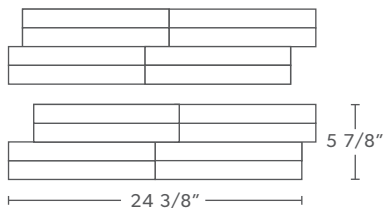

This product comes as a pre-assembled panel.  
All dimensions are nominal. One Sheet = .89 sf  
Thickness: 3/8" - 3/4"

**PATTERN:**  
INTERWOVEN  
4PC. CORNER

**STYLE:**  
DIMENSIONAL  
TILE

All dimensions are nominal.  
4 pc. = 2.48 sf  
Thickness: 3/8" - 3/4"

**Pieces per box:** 6

**PATTERN: INTERWOVEN 4PC. CORNER**

**Dimensions:**

**Short A/B Corner**

6.75" x 5.875" x 0.375" - 0.75"

170 x 150 x 9.53 - 19.05mm

**Long A/B Corner**

24.375" x 5.875" x 0.375" - 0.75"

620 x 150 x 9.53 - 19.05mm

**Area Covered:** 2.48 sf per corner

**Weight:** 37.84 - 40.04 lbs. per box

**Sets per box:** 2 sets

**PATTERN: PRECIPICE PANEL**

**Dimensions:**

21.65" x 7.87" x 0.375" - 0.5"

550 x 200 x 9.53 - 12.70mm

**Long A/B Corner**

23.625" x 7.875" x 0.375" - 0.75"

600 x 200 x 9.53 - 19.05mm

**Area Covered:** 3.66 sf per corner

**Weight:** 44 - 48.12 lbs. per box

**Sets per box:** 2 sets