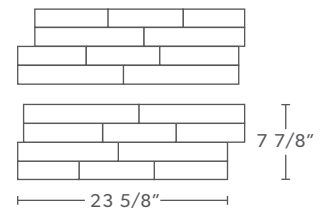

This product comes as a pre-assembled panel.  
All dimensions are nominal. One Sheet = .89 sf  
Thickness: 3/8" - 3/4"

**PATTERN:**  
INTERWOVEN  
4PC. CORNER

**STYLE:**  
DIMENSIONAL  
TILE

All dimensions are nominal.  
4 pc. = 2.48 sf  
Thickness: 3/8" - 3/4"

**PATTERN:**  
PRECIPICE  
PANEL

**STYLE:**  
DIMENSIONAL  
TILE

This product comes as a pre-assembled panel.  
All dimensions are nominal. One Sheet = 1.18 sf  
Thickness: 3/8" - 1/2"

**PATTERN:**  
PRECIPICE  
4PC. CORNER

**STYLE:**  
DIMENSIONAL  
TILE

All dimensions are nominal.  
4 pc. = 3.66 sf  
Thickness: 3/8" - 1/2"

**Pieces per box:** 6

**PATTERN: INTERWOVEN 4PC. CORNER**

**Dimensions:**

**Short A/B Corner**

6.75" x 5.875" x 0.375" - 0.75"

170 x 150 x 9.53 - 19.05mm

**Long A/B Corner**

24.375" x 5.875" x 0.375" - 0.75"