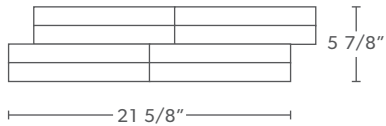

This product comes as a pre-assembled panel.  
All dimensions are nominal. One Sheet = .89 sf  
Thickness: 3/8" - 3/4"

**PATTERN:**  
INTERWOVEN  
4PC. CORNER

**STYLE:**  
DIMENSIONAL  
TILE

All dimensions are nominal.  
4 pc. = 2.48 sf  
Thickness: 3/8" - 3/4"

**Pieces per box:** 6

**PATTERN: INTERWOVEN 4PC. CORNER**

**Dimensions:**

**Short A/B Corner**

6.75" x 5.875" x 0.375" - 0.75"

170 x 150 x 9.53 - 19.05mm

**Long A/B Corner**

24.375" x 5.875" x 0.375" - 0.75"