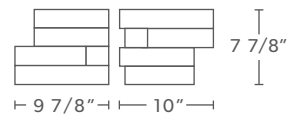

This product comes as a pre-assembled panel.  
All dimensions are nominal. One Sheet = .89 sf  
Thickness: 3/8" - 3/4"

**PATTERN:**  
INTERWOVEN  
4PC. CORNER

**STYLE:**  
DIMENSIONAL  
TILE

All dimensions are nominal.  
4 pc. = 2.48 sf  
Thickness: 3/8" - 3/4"

**PATTERN:**  
PRECIPICE  
PANEL

**STYLE:**  
DIMENSIONAL  
TILE

This product comes as a pre-assembled panel.  
All dimensions are nominal. One Sheet = 1.18 sf  
Thickness: 3/8" - 1/2"

**PATTERN:**  
PRECIPICE  
4PC. CORNER

**STYLE:**  
DIMENSIONAL  
TILE

All dimensions are nominal.  
4 pc. = 3.66 sf  
Thickness: 3/8" - 1/2"