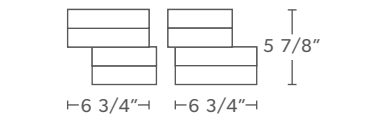

This product comes as a pre-assembled panel.  
All dimensions are nominal. One Sheet = .89 sf  
Thickness: 3/8" - 3/4"

**PATTERN:**  
INTERWOVEN  
4PC. CORNER

**STYLE:**  
DIMENSIONAL  
TILE

All dimensions are nominal.  
4 pc. = 2.48 sf  
Thickness: 3/8" - 3/4"